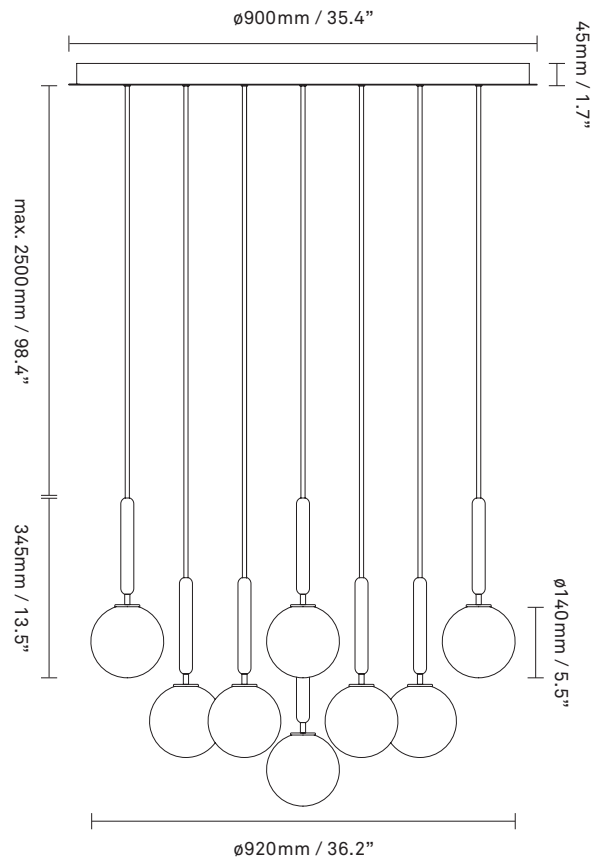

# NUURA

**MIIRA 13**  
**rock grey / opal**

Design: Sofie Refer, 2018

**Miira 13** in rock grey finish with mouth-blown opal white glass. Incl. Ceiling plate.

Explore the rest of the **Miira** collection on our website, [here](#)

**Product no.:** EU - 2031014 / US - 3031014

**Certifications:** CE, IP20, Class I

**Type:** Chandelier - indoor

**For information about IP ratings, click [here](#)**

**Colour:** Glass: opal white / Metal: rock grey  
Cable: black

**Cleaning:** Use a soft dry cloth to clean the product.  
Do not use household cleaners.

**Materials:** Powder coated metal, mouth-blown glass, fabric covered cable

**Light source:** Socket: G9  
Max wattage: 7W LED  
Voltage (V): 220-240V / 120V

**Dimensions:**  $\varnothing$ 920mm / 36.2in x 345mm / 13.5in  
Cable length: max. 2500mm / 98.4in

**Weight:** Armature + glass: 25860g

**See recommended light source [here](#)**

**Packaging:** Dimensions: L: 1200mm / 47.2in x W: 1200mm / 47.2in x H: 700mm / 27.5in  
Weight: 22140g  
Total weight incl. product: 48000g  
Number of parcels: 14  
Material: Brown cardboard