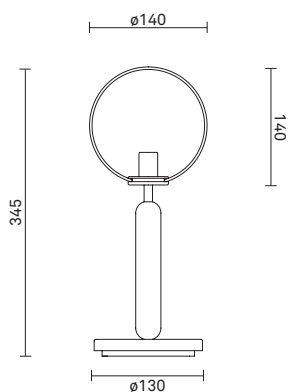

NUURA

TECHNICAL INFO

Product no.: 03530224

Type: Table Light - Indoor

Colour:

Glass: Opal White

Metal: Rock Grey

Cable: Black

Materials:

Powder coated metal

Mouth-blown glass

Fabric covered cable

Dimensions:

∅140mm x 345mm

Fabric cable - Length: 2000mm

Product weight:

Product: 1927 g

Packaging:

Dimensions: L: 419mm x W: 155mm x H: 166mm

Weight: 441 g

Total weight incl. product: 2368 g

Number of parcels: 1

Material: Brown cardboard.

Packaging - weight - material: