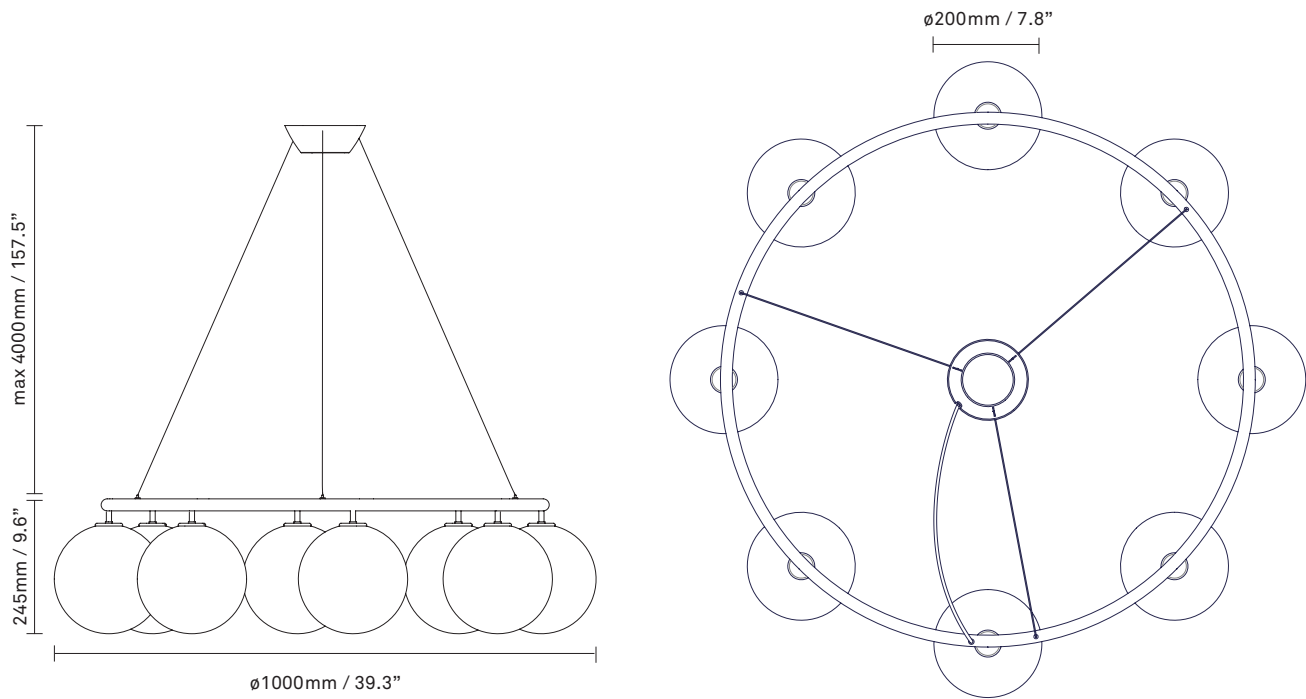

NUURA

MIIRA 8 CIRCULAR
rock grey / optic clear

Design: Sofie Refer, 2021

Miira 8 Circular in mouth-blown optic clear glass and rock grey finish. Incl. Ceiling plate.

Explore the rest of the Miira collection on our website, [here](#)

Product no.: EU - 2032009 / US - 3032009

Certifications: CE, ETL, IP20, Class I

Type: Chandelier - indoor

For information about IP ratings, click [here](#)

Colour: Glass: optic clear / Metal: rock grey

Cleaning: Use a soft dry cloth to clean the product.
Do not use household cleaners.

Materials: Powder coated metal, mouth-blown glass

Light source: Socket: G9
Max wattage: 7W LED
Voltage (V): 220-240V / 120V

Dimensions: 1000mm / 39.3in x 245mm / 9.6in
Glass: \varnothing 200mm / 7.8in
Cable length: max 4000mm / 157.5in

Weight: Armature + glass: 13020g

See recommended light source [here](#)

Packaging: Dimensions: L: 1200mm / 47.2in x W: 800mm / 31.4in x H: 1000mm / 39.3in
Weight: 9980g
Total weight incl. product: 23000g
Number of parcels: 9
Material: Brown cardboard