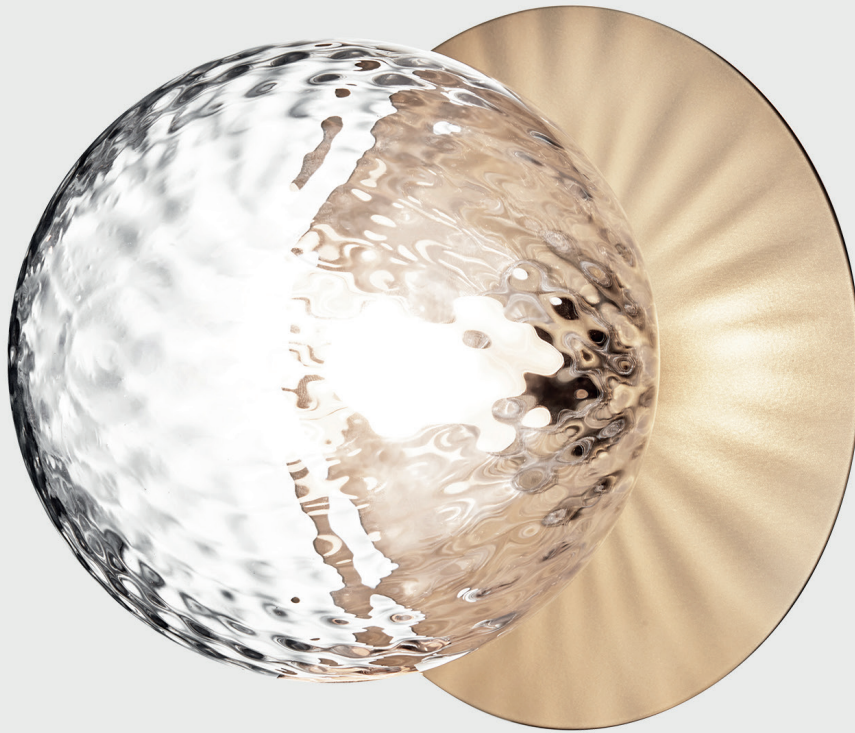

NUURA

LIILA 1 MEDIUM
nordic gold / optic clear

Design: Sofie Refer, 2018

Liila 1 Medium works perfectly single or grouped in a decorative formation. Liila 1 Medium also suits smaller rooms, the bathroom and the entrance hall.

Explore the rest of the Liila collection on our website, [here](#)

Product no.: EU - 2046001 / US - 3046010

Certifications: CE, IP44, Class I

Type: Wall / ceiling light - indoor

For information about IP ratings, click [here](#)

Colour: Glass: optic clear / Metal: nordic gold

Cleaning: Use a soft dry cloth to clean the product.
Do not use household cleaners.

Materials: Powder-coated metal, mouth-blown glass

Light source: Socket: G9
Max wattage: 7W LED
Voltage (V): 220-240V / 120V