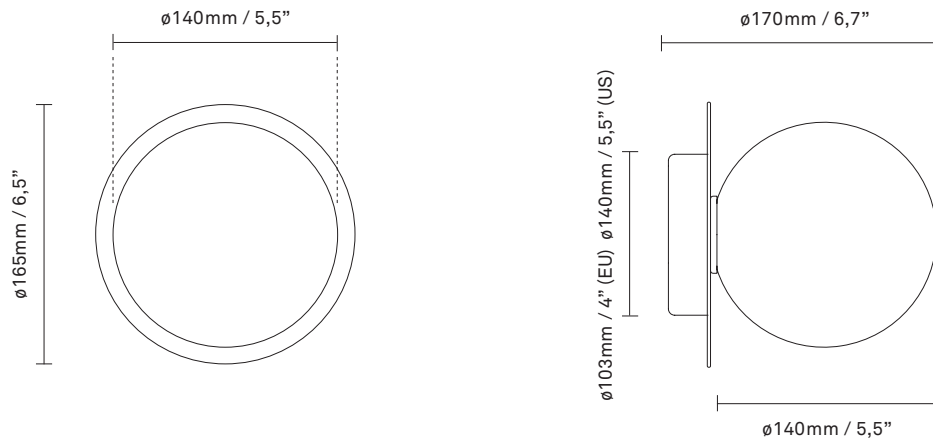

NUURA

LIILA 1 MEDIUM
nordic gold / optic clear

Design: Sofie Refer, 2018

Liila 1 Medium works perfectly single or grouped in a decorative formation. Liila 1 Medium also suits smaller rooms, the bathroom and the entrance hall.

Explore the rest of the Liila collection on our website, [here](#)

Product no.: EU - 2046001 / US - 3046010

Certifications: CE, IP44, Class I

Type: Wall / ceiling light - indoor

For information about IP ratings, click [here](#)

Dimensions: 165mm / 6,5in x 170mm / 6,7in
Glass: ϕ 140 / 5,5in

Weight: Armature + glass: 1000g

See recommended light source [here](#)

Packaging: Dimensions: L: 338mm / 13,3in x W:
194mm / 7,6in x H: 175mm / 6,9in
Weight: 480g
Total weight incl. product: 1480g
Number of parcels: 1
Material: Brown cardboard