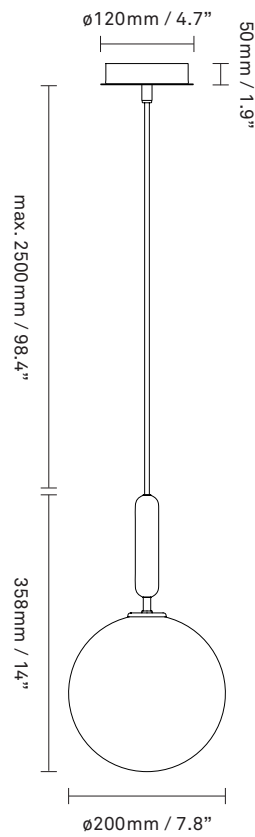

# NUURA

**MIIRA 1 LARGE**  
**rock grey / opal**

Design: Sofie Refer, 2019

**Miira 1 Large** in rock grey finish with mouth-blown opal white glass. Incl. Ceiling plate.

Explore the rest of the **Miira collection** on our website, [here](#)

**Product no.:** EU - 2033006 / US - 3033006

**Certifications:** CE, IP20, Class II (EU), Class I (US)

**Type:** Pendant - indoor

**For information about IP ratings, click [here](#)**

**Colour:** Glass: opal white / Metal: rock grey  
Cable: black

**Cleaning:** Use a soft dry cloth to clean the product.  
Do not use household cleaners.

**Materials:** Powder coated metal, mouth-blown glass, fabric covered cable

**Light source:** Socket: G9  
Max wattage: 7W LED  
Voltage (V): 220-240V / 120V

**Dimensions:** 200mm / 7.8in x 358mm / 14in  
Cable length: max. 2500mm / 98.4in

**Weight:** Armature + glass: 1510g

**See recommended light source [here](#)**

**Packaging:** Dimensions: L: 520mm / 20.4in x W: 300mm / 11.8in x H: 235mm / 9.2in  
Weight: 750g  
Total weight incl. product: 2260g  
Number of parcels: 1  
Material: Brown cardboard