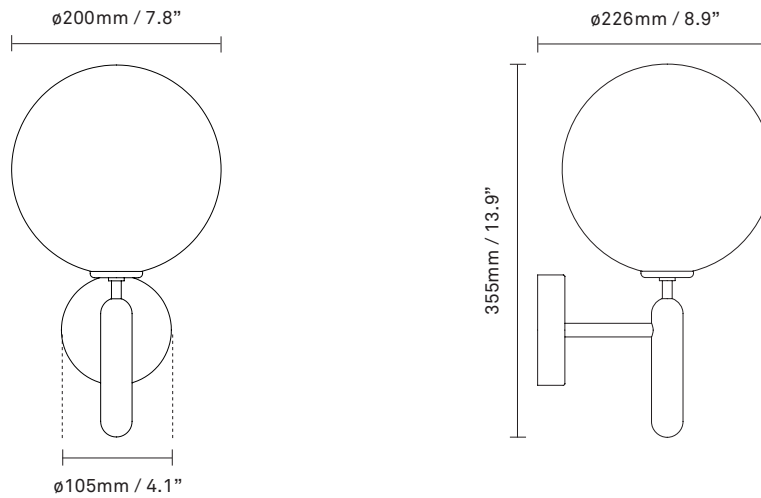

NUURA

MIIRA WALL OUTDOOR
black / optic clear

Design: Sofie Refer, 2022

Miira Wall Outdoor is a new Nuura lamp designed to illuminate the exterior of a home. Staying true to the simple and Nordic feel of the Miira collection, this outdoor wall light adds elegance and function to exterior areas of the home.

Explore the rest of the Miira collection on our website, [here](#)

Product no.: EU - 2035005

Certifications: CE, IP54, Class I

Type: Wall light - outdoor

Cleaning: Use a soft dry cloth to clean the product.
Do not use household cleaners.

Colour: Glass: optic clear / Metal: black

Materials: Powder-coated metal, mouth-blown glass

Light source: Socket: G9
Max wattage: 7W LED
Voltage (V): 220-240V / 120V

Dimensions: 226mm / 8.9in x 355mm / 13.9in
Glass: \varnothing 200mm / 7.8in

See recommended light source [here](#)

Weight: Armature + glass: 1150g

Light sources not included

Packaging: Dimensions: L: 325mm / 12.7in x
W: 230mm / 9in x H: 215mm / 8,4in
Weight: 610g
Total weight incl. product: 1760g
Number of parcels: 1
Material: Brown cardboard