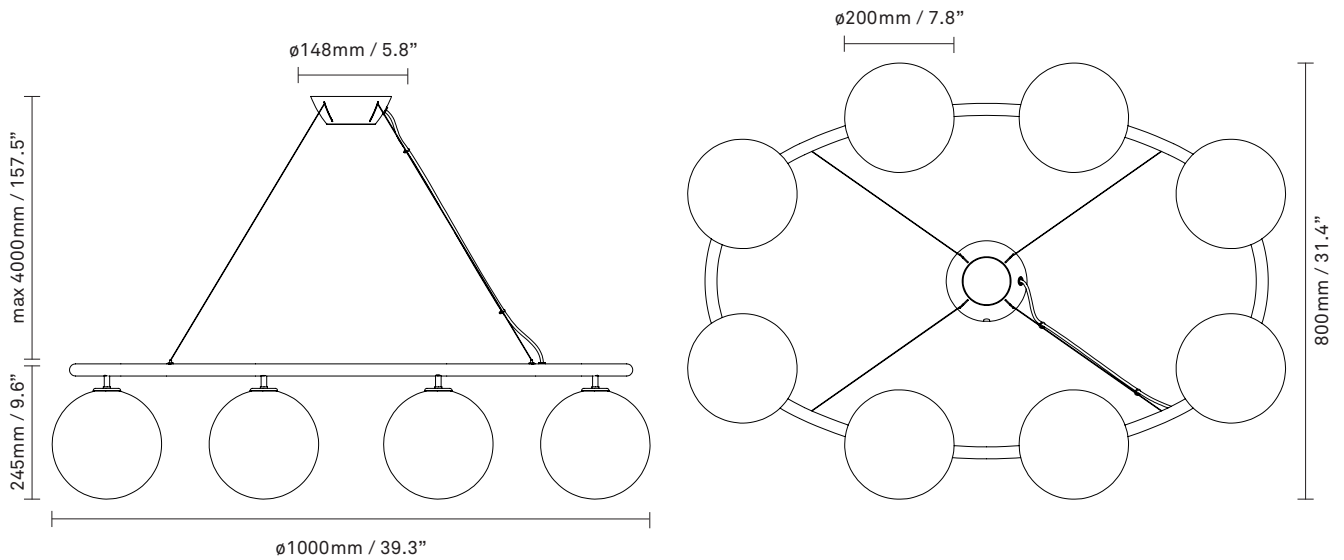

NUURA

MIIRA 8 OVAL
brass / optic clear

Design: Sofie Refer, 2023

Miira 8 Oval is a modern chandelier in an organic design. The oval shape makes the chandelier ideal as lighting above a long dining table or hanging above a large conference table.

Dimensions: 800mm / 31.4in / 1000mm / 39.3in
x 245mm / 9.6in
Glass: \varnothing 200mm / 7.8in
Cable length: max. 4000mm / 157.5in

Weight: Armature + glass: 13020g

Packaging: Dimensions: L: 1200mm / 47.2in x W:
800mm / 31.4in x H: 1000mm / 39.3in
Weight: 9980g
Total weight incl. product: 23000g
Number of parcels: 9
Material: Brown cardboard