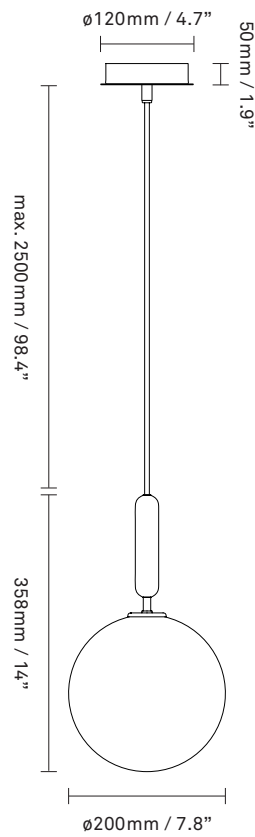

NUURA

MIIRA 1 LARGE
rock grey / optic clear

Design: Sofie Refer, 2019

Miira 1 Large in rock grey finish with mouth-blown optic clear glass. Incl. Ceiling plate.

Explore the rest of the **Miira collection** on our website, [here](#)

Product no.: EU - 2033005 / US - 3033005

Certifications: CE, IP20, Class II (EU), Class I (US)

Type: Pendant - indoor

For information about IP ratings, click [here](#)

Colour: Glass: optic clear / Metal: rock grey
Cable: black

Cleaning: Use a soft dry cloth to clean the product.
Do not use household cleaners.

Materials: Powder coated metal, mouth-blown glass, fabric covered cable

Light source: Socket: G9
Max wattage: 7W LED
Voltage (V): 220-240V / 120V

Dimensions: 200mm / 7.8in x 358mm / 14in
Cable length: max. 2500mm / 98.4in

Weight: Armature + glass: 1510g

See recommended light source [here](#)

Packaging: Dimensions: L: 520mm / 20.4in x W: 300mm / 11.8in x H: 235mm / 9.2in
Weight: 750g
Total weight incl. product: 2260g
Number of parcels: 1
Material: Brown cardboard