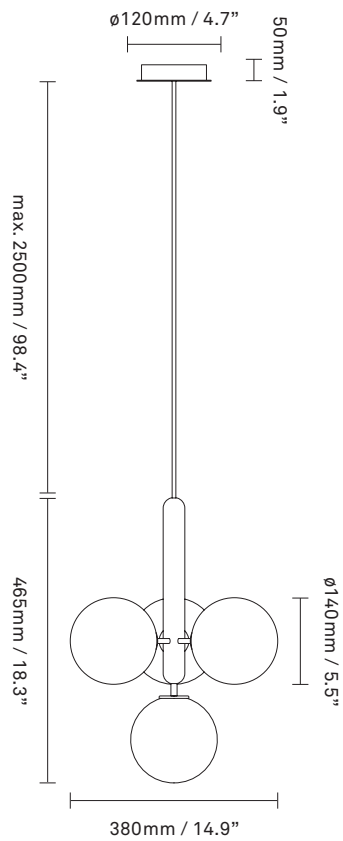

NUURA

MIIRA 4
rock grey / optic clear

Design: Sofie Refer, 2018

Miira 4 in rock grey finish with mouth-blown optic clear glass. Incl. Ceiling plate. Ceiling plate fits US 3½" pancake bracket.

Explore the rest of the **Miira** collection on our website, [here](#)

Product no.: EU - 2031005 / US - 3031005

Certifications: CE, IP20, Class I

Type: Pendant - indoor

For information about IP ratings, click [here](#)

Colour: Glass: optic clear / Metal: rock grey
Cable: black

Cleaning: Use a soft dry cloth to clean the product.
Do not use household cleaners.

Materials: Powder coated metal, mouth-blown glass, fabric covered cable

Light source: Socket: G9
Max wattage: 7W LED
Voltage (V): 220-240V / 120V

Dimensions: 380mm / 14.9in x 465mm / 18.3in
Cable length: max. 2500mm / 98.4in

Weight: Armature + glass: 3080g

See recommended light source [here](#)

Packaging: Dimensions: L: 570mm / 22.4in x W: 345mm / 13.5in x H: 185mm / 7.2in
Weight: 1080g
Total weight incl. product: 4160g
Number of parcels: 1
Material: Brown cardboard