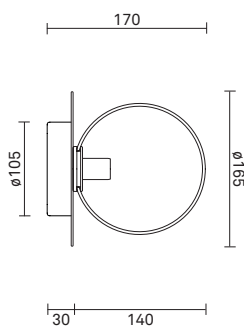

NUURA

LIILA 1 MEDIUM WALL/CEILING - Optic

Design: Sofie Refer, 2018. EU-model.

Liila 1 Wall/Ceiling in mouth blown Optic Clear glass and Nordic Gold finish.

Liila Collection has a Nordic simplistic yet sensuous look due to the fine reflections in the glass and metal. The mouth blown glass is elegantly framed by the metal disc in soft metallic finish.

TECHNICAL INFO

Product no.: 04480323-1

Type: Wall Light - Indoor

Colour:

Glass: Optic Clear

Metal: Nordic Gold

Materials:

Powder coated metal

Mouth-blown glass

Dimensions:

ø165mm x 170mm

Product weight:

Product: 999 g

Packaging:

Dimensions: L: 338mm x W: 194mm x H: 175mm

Weight: 475 g