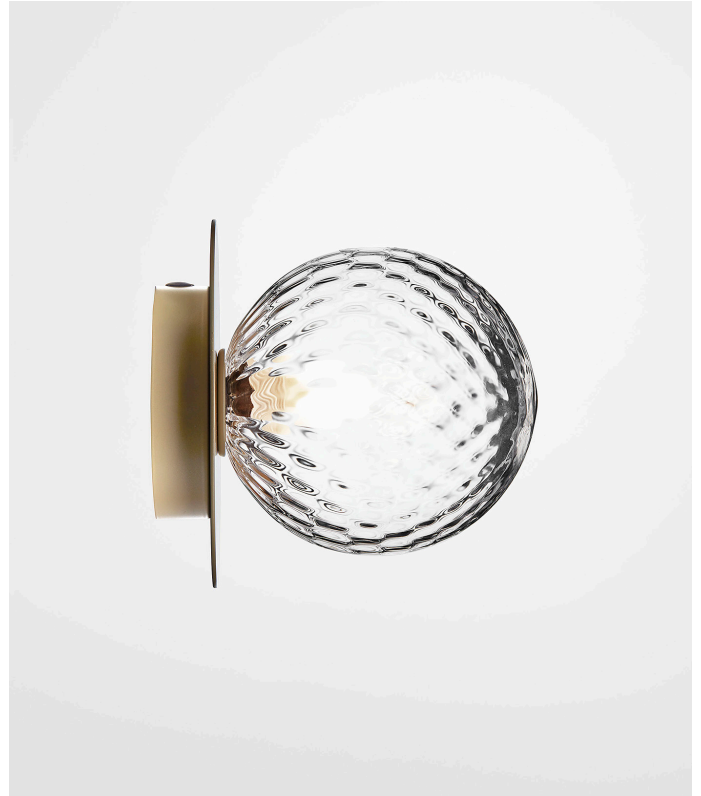

NUURA

LIILA 1 MEDIUM WALL/CEILING - Optic

Design: Sofie Refer, 2018. EU-model.

Liila 1 Wall/Ceiling in mouth blown Optic Clear glass and Nordic Gold finish.

Liila Collection has a Nordic simplistic yet sensuous look due to the fine reflections in the glass and metal. The mouth blown glass is elegantly framed by the metal disc in soft metallic finish.

While the version in Optic Clear glass creates sparkling reflections, the version in Opal White glass completes the minimalistic Nordic look.

Liila 1 Wall/Ceiling works perfectly single or grouped in a decorative formation. Liila 1 also suits smaller rooms, the bathroom and the entrance hall.

Liila collection:

The Liila collection include the following products:

- Liila 1 Small Wall/Ceiling - Brass Optic/Opal
- Liila 1 Small Wall/Ceiling - Silver Optic/ Opal
- Liila 1 Medium Wall/Ceiling - Brass Optic/Opal
- Liila 1 Medium Wall/Ceiling - Silver Optic/ Opal
- Liila 1 Large Wall/Ceiling - Brass Optic/Opal
- Liila 1 Large Wall/Ceiling - Silver Optic / Opal
- Liila 12 Wall/Ceiling - Brass Optic/ Opal

TECHNICAL INFO

Product no.: 04480323-1

Type: Wall Light - Indoor

Colour:

Glass: Optic Clear

Metal: Nordic Gold

Materials:

Powder coated metal