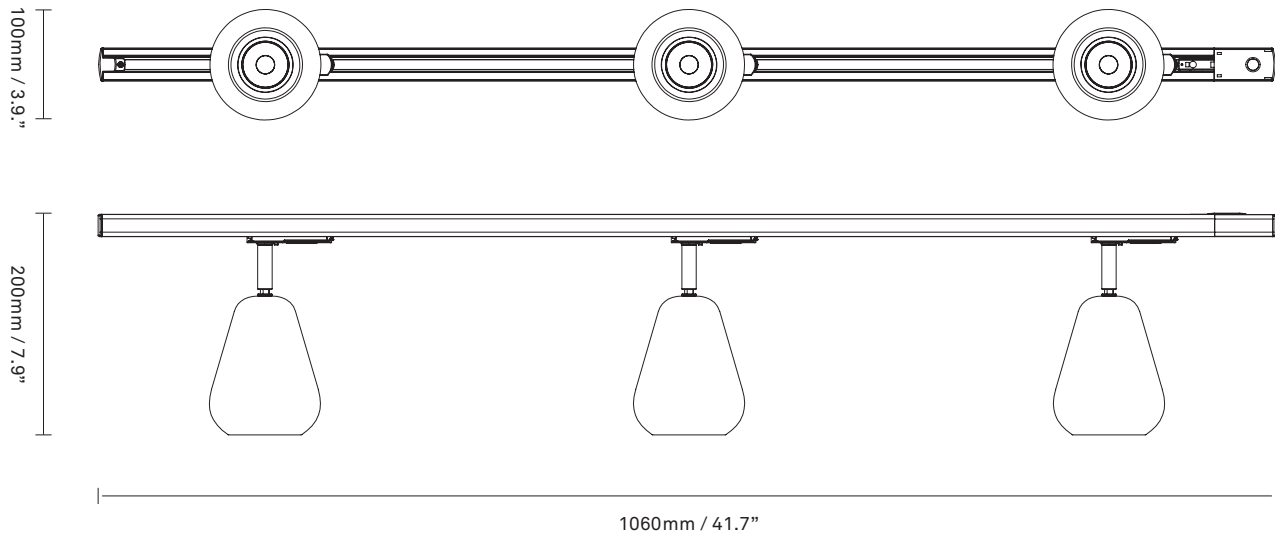

NUURA

ANOLI SPOT TRACK (3 PCS + TRACK)
nordic gold / white

Design: Sofie Refer, 2024

Anoli Spot Track is a flexible and adaptable design that provides both general and accent lighting. Explore the rest of the Anoli collection on our website, [here](#)

Product no.: EU - 2019007

Certifications: CE, UKCA, IP20, Class I

Type: Track Light

For information about IP ratings, click [here](#)

Colour: White

Cleaning: Use only soft dry or dampened cloth. Do not use any detergents.

Materials: Powder-coated metal

Light source: Socket: GU10
Max wattage: 10W LED
Voltage (V): 220-240V

Dimensions: 200mm / 7.9in Ø100mm / 3.9in
1060mm / 41.7in

Weight: Armature : 1300g

See recommended light source [here](#)

Packaging: Dimensions: L: 1170mm / 66.9in
x W: 190mm / 7.5in x H: 130mm / 5.1in
Weight: 700g
Total weight incl. product: 2000g
Number of parcels: 1
Material: Brown cardboard

Light sources not included

Dimmable if installed with appropriate dimmable LED light source(s) suitable for your dimmer circuit.