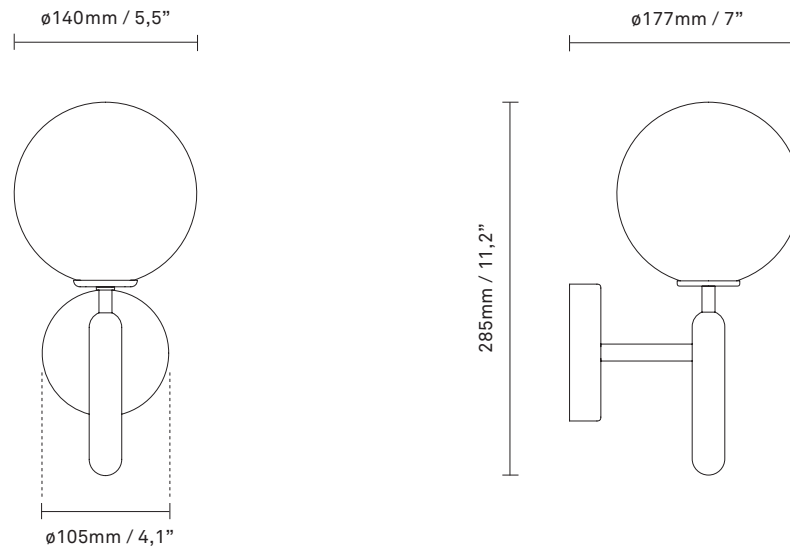

NUURA

MIIRA WALL
brass / optic clear

Design: Sofie Refer, 2018

Miira Wall has a balanced graphic look suitable for domestic and public spaces. Wall plate fits US 3½" pancake bracket.

Explore the rest of the **Miira collection** on our website, [here](#)

Product no.: EU - 2035003 / US - 3035003

Type: Wall / ceiling light - indoor

Colour: Glass: optic clear / Metal: brass

Materials: Anodized metal, mouth-blown glass

Dimensions: 177mm / 7in x 285mm / 11,2in
Glass: ϕ 140 / 5,5in

Weight: Armature + glass: 1080g

Packaging: Dimensions: L: 419mm / 16,5in x W: 155mm / 6,1in x H: 166mm / 6,5in
Weight: 420g
Total weight incl. product: 1500g
Number of parcels: 1
Material: Brown cardboard