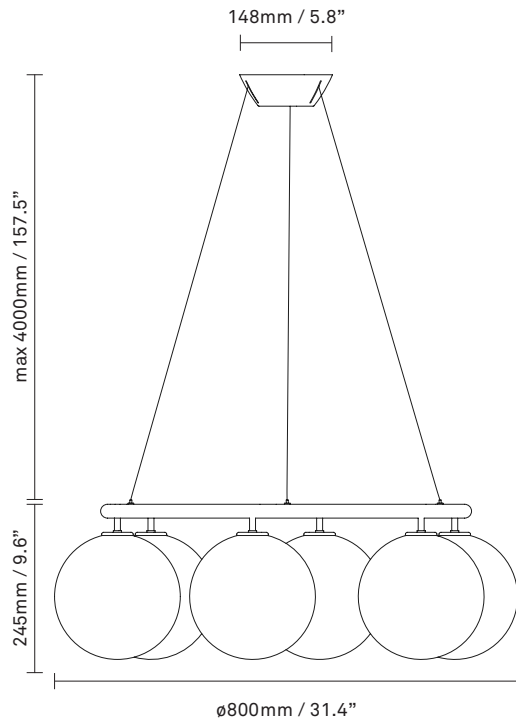

NUURA

MIIRA 6 CIRCULAR
rock grey / opal

Design: Sofie Refer, 2021

Miira 6 Circular in mouth-blown opal white glass and rock grey finish. Incl. Ceiling plate.

Explore the rest of the Miira collection on our website, [here](#)

Materials: Powder coated metal, mouth-blown glass

Light source: Socket: G9
Max wattage: 7W LED
Voltage (V): 220-240V / 120V

Dimensions: 800mm / 31.4in x 245mm / 9.6in
Glass: \varnothing 200mm / 7.8in
Cable length: max. 4000mm / 157.5in

Weight: Armature + glass: 9840g

See recommended light source [here](#)

Packaging: Dimensions: L: 800mm / 31.4in x W: 600mm / 23.6in x H: 800mm / 31.4in
Weight: 4160g
Total weight incl. product: 14000g
Number of parcels: 7
Material: Brown cardboard