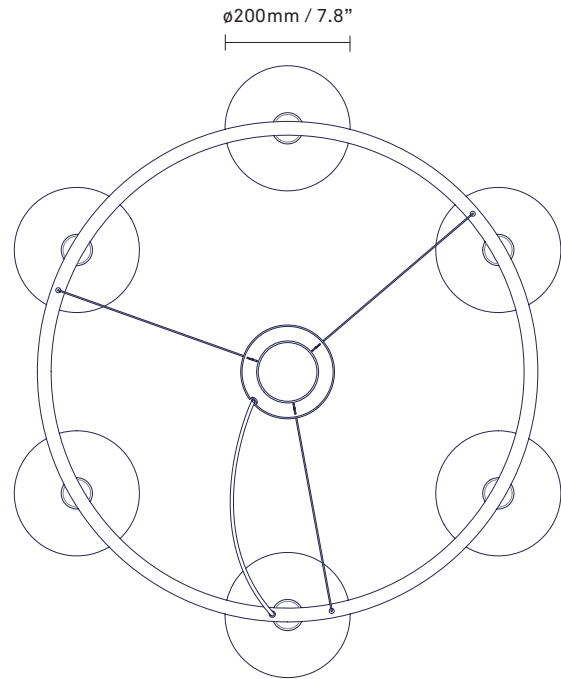

NUURA

MIIRA 6 CIRCULAR
rock grey / opal

Design: Sofie Refer, 2021

Miira 6 Circular in mouth-blown opal white glass and rock grey finish. Incl. Ceiling plate.

Explore the rest of the Miira collection on our website, [here](#)

Product no.: EU - 2032004 / US - 3032004

Certifications: CE, ETL, IP20, Class I

Type: Chandelier - indoor

For information about IP ratings, click [here](#)

Colour: Glass: opal / Metal: rock grey

Cleaning: Use a soft dry cloth to clean the product.
Do not use household cleaners.

Materials: Powder coated metal, mouth-blown glass

Light source: Socket: G9
Max wattage: 7W LED
Voltage (V): 220-240V / 120V

Dimensions: 800mm / 31.4in x 245mm / 9.6in
Glass: \varnothing 200mm / 7.8in
Cable length: max. 4000mm / 157.5in

Weight: Armature + glass: 9840g

See recommended light source [here](#)

Packaging: Dimensions: L: 800mm / 31.4in x W: 600mm / 23.6in x H: 800mm / 31.4in
Weight: 4160g
Total weight incl. product: 14000g
Number of parcels: 7
Material: Brown cardboard