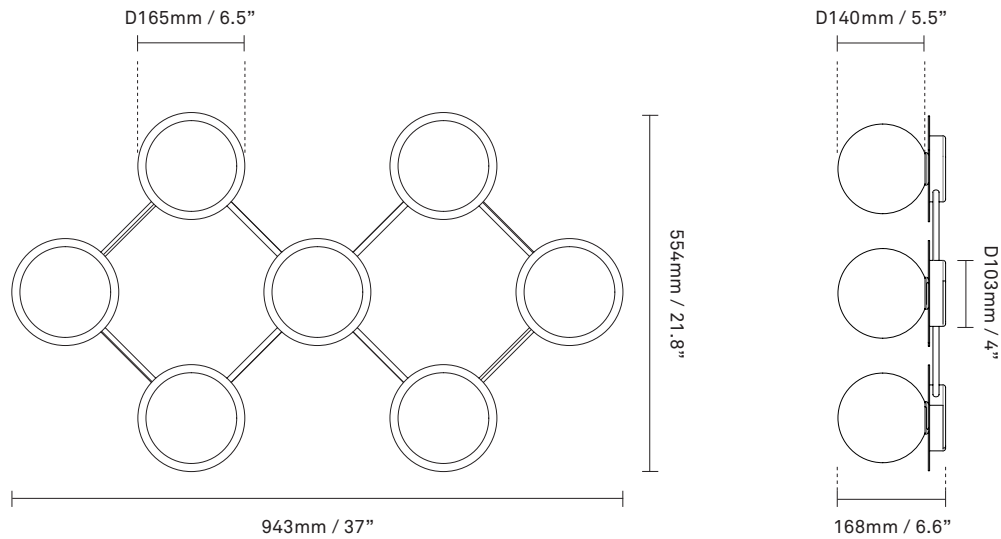

# NUURA

**LIILA 7**  
**nordic gold / optic clear**

Design: Sofie Refer, 2021

**Liila 7** has a Nordic simplistic yet sensuous look due to the fine reflections in the glass and metal. The mouth-blown glass is framed by the metal disc in soft metallic finish. Wall plate fits US 3½" pan cake bracket.

Explore the rest of the **Liila collection** on our website, [here](#)

**Product no.:** EU - 2041003 / US - 3041005

**Certifications:** CE, IP20, Class I

**Type:** Wall / ceiling light - indoor

**For information about IP ratings, click [here](#)**

**Dimensions:** 943mm / 37in x 554mm / 21.8in  
Ceiling plate: D103mm / 4in  
Glass: ø140mm / 5.5in

**Weight:** Armature + glass: 7100g

**See recommended light source [here](#)**

**Packaging:** Dimensions: L: 910mm / 35.8in  
x W: 520mm / 20.4in x H: 205mm / 8in  
Weight: 2100g  
Total weight incl. product: 9200g  
Number of parcels: 1  
Material: Brown cardboard.