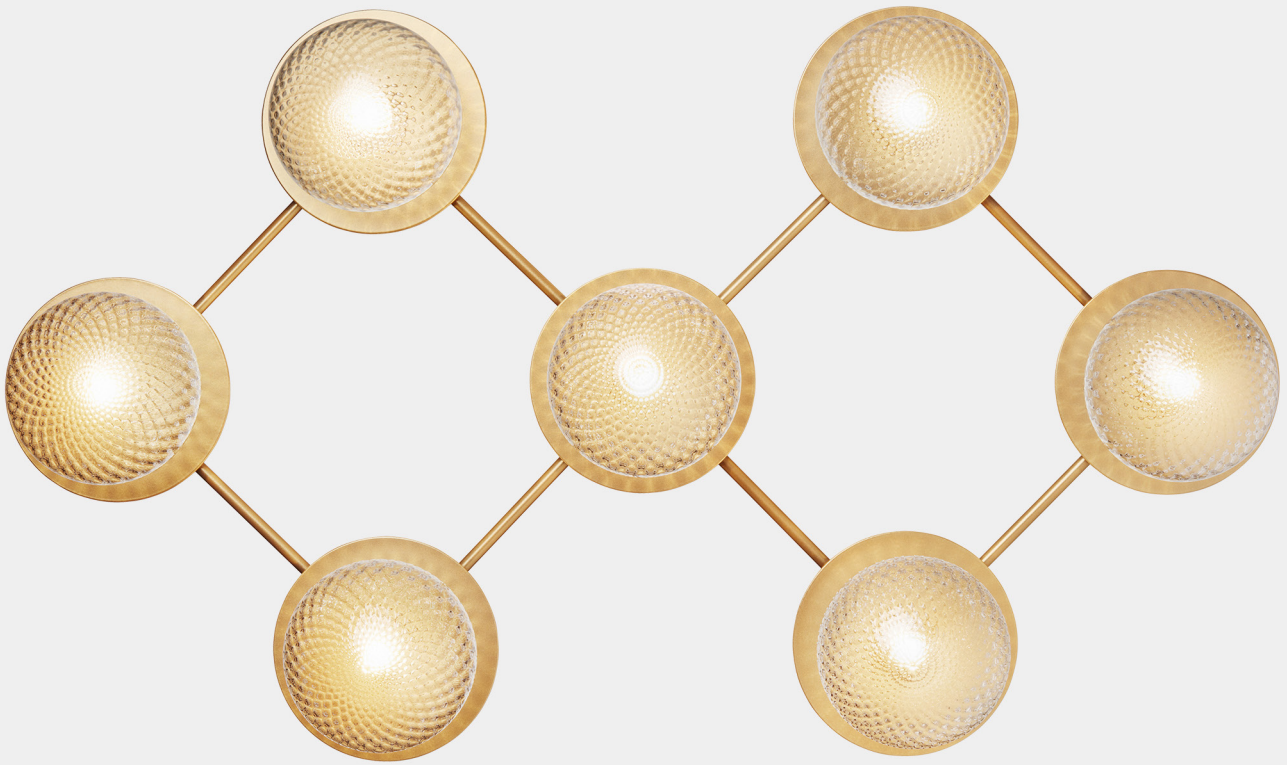

# NUURA

**LIILA 7**  
**nordic gold / optic clear**

Design: Sofie Refer, 2021

**Liila 7** has a Nordic simplistic yet sensuous look due to the fine reflections in the glass and metal. The mouth-blown glass is framed by the metal disc in soft metallic finish. Wall plate fits US 3½" pan cake bracket.

Explore the rest of the **Liila collection** on our website, [here](#)

**Product no.:** EU - 2041003 / US - 3041005

**Certifications:** CE, IP20, Class I

**Type:** Wall / ceiling light - indoor

**For information about IP ratings, click [here](#)**

**Colour:** Glass: optic clear / Metal: nordic gold

**Cleaning:** Use a soft dry cloth to clean the product.  
Do not use household cleaners.

**Materials:** Powder-coated metal, mouth-blown glass

**Light source:** Socket: G9  
Max wattage: 7W LED  
Voltage (V): 220-240V / 120V