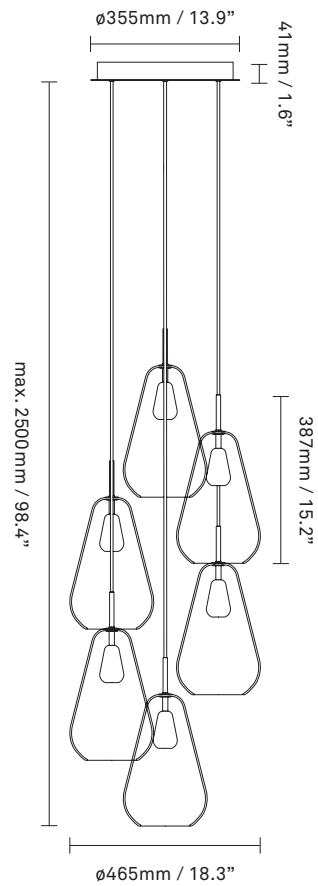

NUURA

ANOLI 6
nordic gold / gold

Design: Sofie Refer, 2018

Anoli 6 in mouth blown gold glass and nordic gold finish Incl. ceiling plate.

Explore the rest of the Anoli collection on our website, [here](#)

Product no.: EU - 2011003 / US - 3011003

Materials: Powder-coated metal, mouth-blown glass

Light source: Socket: E14 / E12
Max wattage: 25W LED
Voltage (V): 220-240V / 120V

Dimensions: \varnothing 465mm / 18.3in x 387mm / 15.2in
Cable length: max. 2500mm / 98.4in

Weight: Armature + glass: 8390g

See recommended light source [here](#)

Packaging: Dimensions:L: 800mm / 31.4in
x W: 600mm/ 23.6in x H: 470mm / 18.5in
Weight: 10610g
Total weight incl. product: 19000g
Number of parcels: 7
Material: Brown cardboard