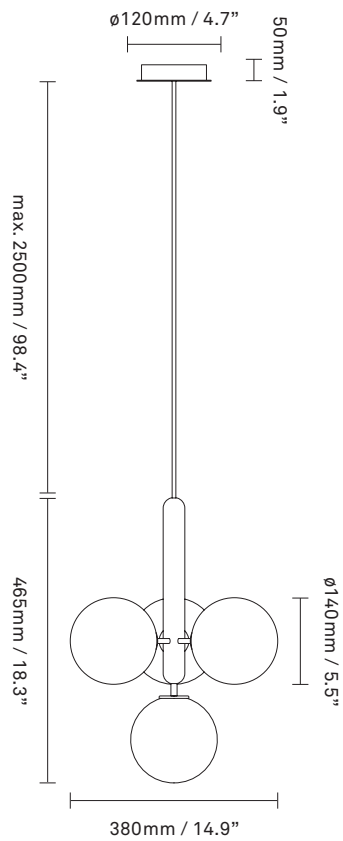

NUURA

MIIRA 4
brass / opal

Design: Sofie Refer, 2020

Miira 4 in brass finish with mouth-blown opal white glass. Incl. Ceiling plate. Ceiling plate fits US 3½" pancake bracket.

Explore the rest of the **Miira** collection on our website, [here](#)

Product no.: EU - 2031008 / US - 3031008

Certifications: CE, IP20, Class I

Type: Pendant - indoor

For information about IP ratings, click [here](#)

Colour: Glass: opal white / Metal: brass
Cable: black

Cleaning: Use a soft dry cloth to clean the product.
Do not use household cleaners.

Materials: Anodized metal, mouth-blown glass,
fabric covered cable

Light source: Socket: G9
Max wattage: 7W LED
Voltage (V): 220-240V / 120V

Dimensions: 380mm / 14.9in x 465mm / 18.3in
Cable length: max. 2500mm / 98.4in

Weight: Armature + glass: 3080g

See recommended light source [here](#)

Packaging: Dimensions: L: 570mm / 22.4in x W:
345mm / 13.5in x H: 185mm / 7.2in
Weight: 1080g
Total weight incl. product: 4160g
Number of parcels: 1
Material: Brown cardboard