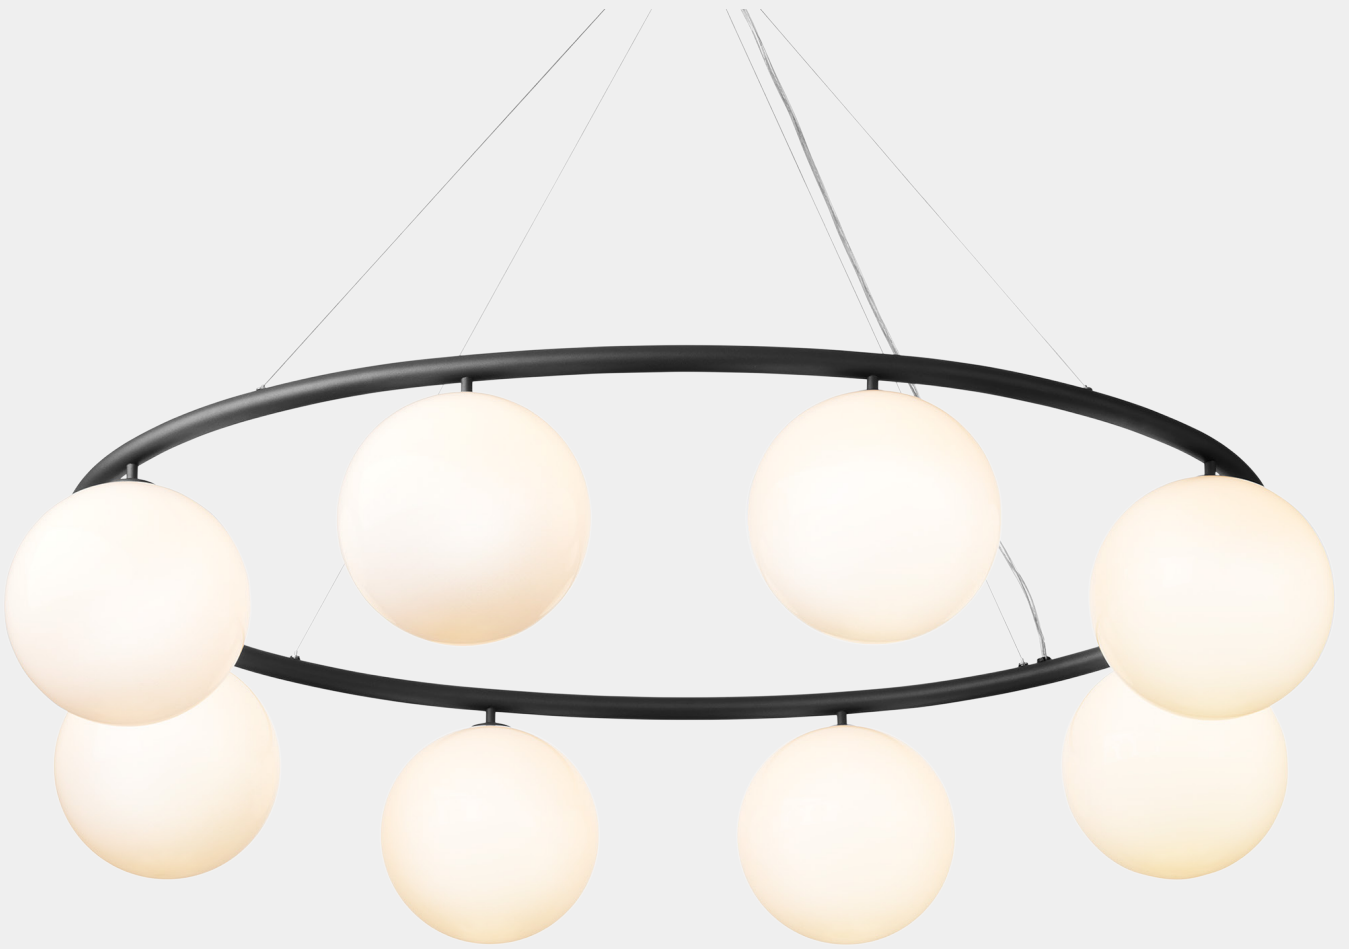

NUURA

MIIRA 8 OVAL
rock grey / opal

Design: Sofie Refer, 2023

Miira 8 Oval is a modern chandelier in an organic design. The oval shape makes the chandelier ideal as lighting above a long dining table or hanging above a large conference table.

Explore the rest of the **Miira collection** on our website, [here](#)

Product no.: EU - 2032018

Type: Chandelier - indoor

Colour: Glass: opal white / Metal: rock grey

Materials: Powder coated metal, mouth-blown glass

Dimensions: 800mm / 31.4in / 1000mm / 39.3in x 245mm / 9.6in
Glass: \varnothing 200mm / 7.8in
Cable length: max. 2500mm / 98.4in

Weight: Armature + glass: 13020g

Packaging: Dimensions: L: 1200mm / 47.2in x W: 800mm / 31.4in x H: 1000mm / 39.3in
Weight: 9980g
Total weight incl. product: 23000g
Number of parcels: 9
Material: Brown cardboard