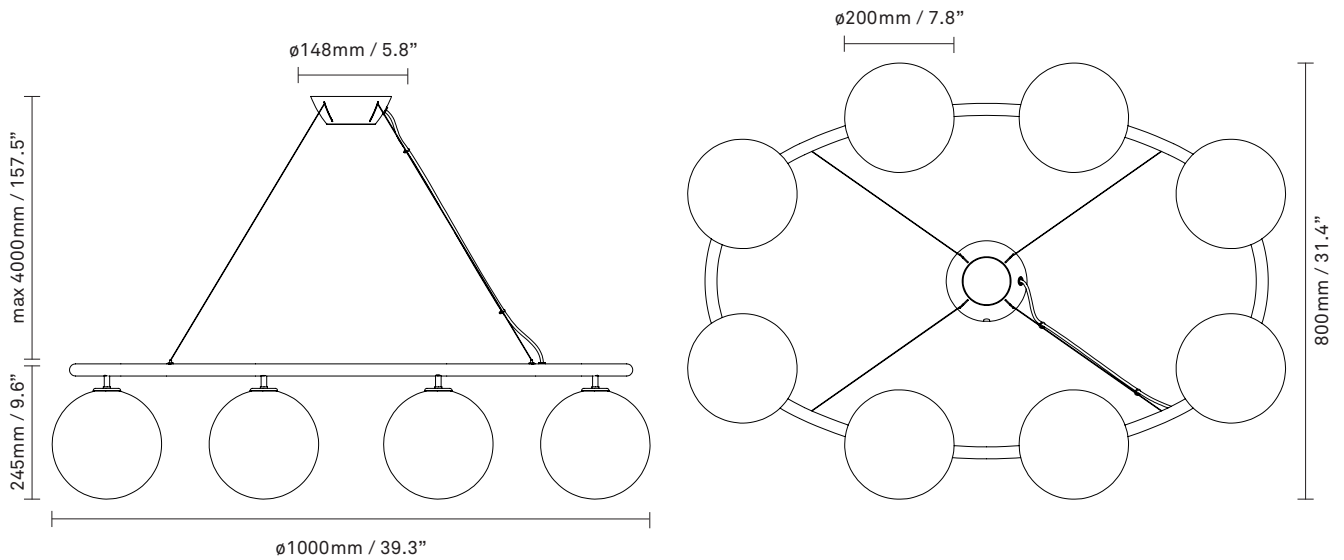

Miira 8 Oval is a modern chandelier in an organic design. The oval shape makes the chandelier ideal as lighting above a long dining table or hanging above a large conference table.

Explore the rest of the **Miira collection** on our website, [here](#)

Product no.: EU - 2032014

Type: Chandelier - indoor

Colour: Glass: opal white / Metal: dark bronze

Materials: Powder coated metal, mouth-blown glass

Dimensions: 800mm / 31.4in / 1000mm / 39.3in x 245mm / 9.6in
Glass: $\varnothing$ 200mm / 7.8in
Cable length: max. 4000mm / 157.5in

Weight: Armature + glass: 13020g

Packaging: Dimensions: L: 1200mm / 47.2in x W: 800mm / 31.4in x H: 1000mm / 39.3in
Weight: 9980g
Total weight incl. product: 23000g
Number of parcels: 9
Material: Brown cardboard

Certifications: CE, IP20, Class I

For information about IP ratings, click [here](#)

Cleaning: Use a soft dry cloth to clean the product.
Do not use household cleaners.

Light source: Socket: G9
Max wattage: 7W LED
Voltage (V): 220-240V / 120V

See recommended light source [here](#)

Light sources not included

Dimmable if installed with appropriate dimmable LED light source(s) suitable for your dimmer circuit.

Light source can be added to delivery on request or via our webshop at [nuura.com](#).

Works with appropriate lighting control module. Module can be added to delivery on request.

Find our recommendations [here](#)