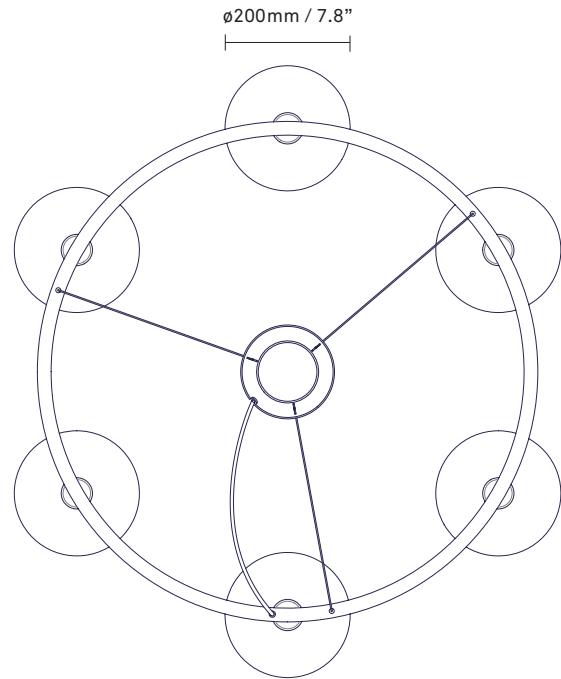

NUURA

MIIRA 6 CIRCULAR
dark bronze / optic clear

Design: Sofie Refer, 2020

Miira 6 Circular in mouth-blown optic clear glass and dark bronze finish. Incl. Ceiling plate.

Explore the rest of the Miira collection on our website, [here](#)

Product no.: EU - 2032005 / US - 3032005

Type: Chandelier - indoor

Colour: Glass: optic clear / Metal: dark bronze

Materials: Anodized metal, mouth-blown glass

Dimensions: 800mm / 31.4in x 245mm / 9.6in
Glass: \varnothing 200mm / 7.8in
Cable length: max. 4000mm / 157.5in

Weight: Armature + glass: 9840g

Packaging: Dimensions: L: 800mm / 31.4in x W: 600mm / 23.6in x H: 800mm / 31.4in
Weight: 4160g
Total weight incl. product: 14000g
Number of parcels: 7
Material: Brown cardboard