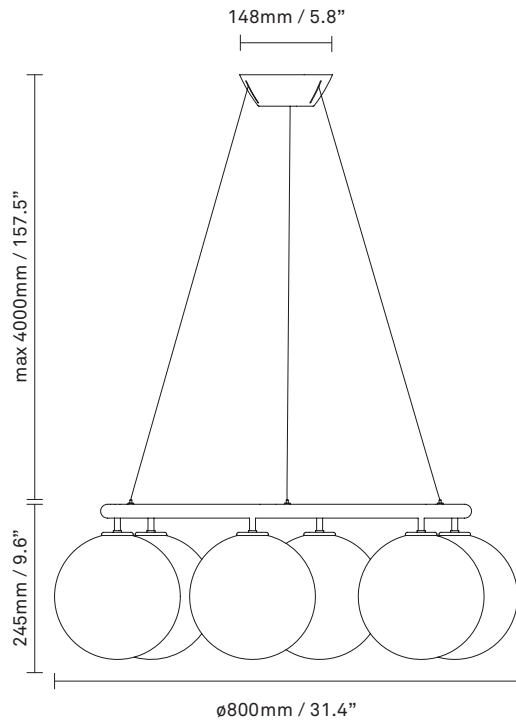

NUURA

MIIRA 6 CIRCULAR
dark bronze / optic clear

Design: Sofie Refer, 2020

Miira 6 Circular in mouth-blown optic clear glass and dark bronze finish. Incl. Ceiling plate.

Explore the rest of the Miira collection on our website, [here](#)

Product no.: EU - 2032005 / US - 3032005

Type: Chandelier - indoor

Colour: Glass: optic clear / Metal: dark bronze

Materials: Anodized metal, mouth-blown glass

Dimensions: 800mm / 31.4in x 245mm / 9.6in
Glass: \varnothing 200mm / 7.8in
Cable length: max. 4000mm / 157.5in

Weight: Armature + glass: 9840g

Packaging: Dimensions: L: 800mm / 31.4in x W: 600mm / 23.6in x H: 800mm / 31.4in
Weight: 4160g
Total weight incl. product: 14000g
Number of parcels: 7
Material: Brown cardboard