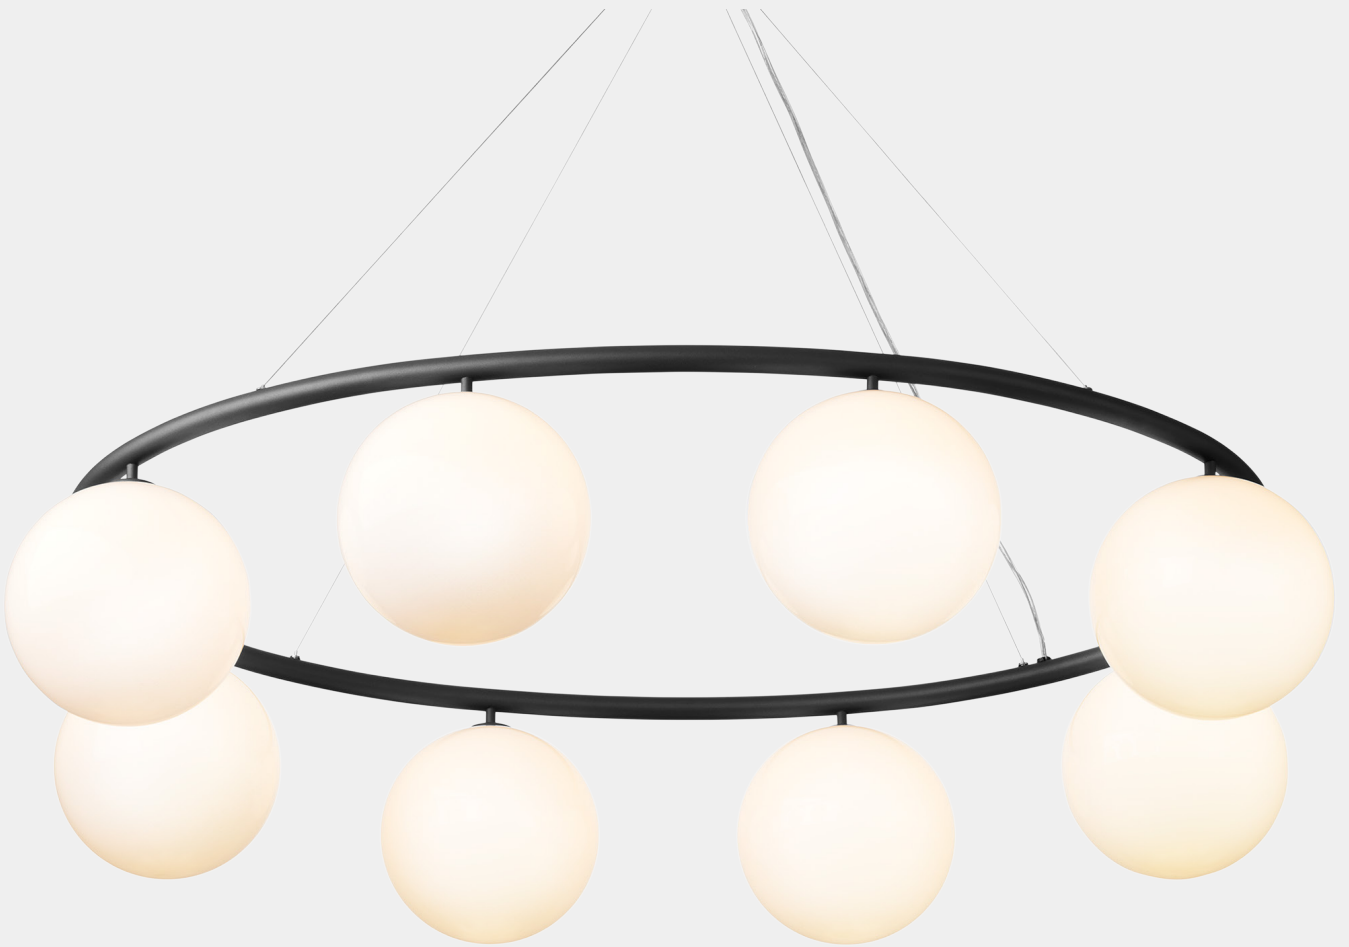

NUURA

MIIRA 8 OVAL
rock grey / opal

Design: Sofie Refer, 2023

Miira 8 Oval is a modern chandelier in an organic design. The oval shape makes the chandelier ideal as lighting above a long dining table or hanging above a large conference table.

Explore the rest of the **Miira collection** on our website, [here](#)

Product no.: EU - 2032018 / US - 3032018

Certifications: CE, IP20, ETL, Class I

Type: Chandelier - indoor

For information about IP ratings, click [here](#)

Colour: Glass: opal white / Metal: rock grey

Cleaning: Use a soft dry cloth to clean the product.
Do not use household cleaners.

Materials: Powder coated metal, mouth-blown glass

Light source: Socket: G9
Max wattage: 7W LED
Voltage (V): 220-240V / 120V

Dimensions: 1000mm / 39.3in x 245mm / 9.6in
Glass: \varnothing 200mm / 7.8in
Cable length: max. 2500mm / 98.4in

Weight: Armature + glass: 13020g

See recommended light source [here](#)

Packaging: Dimensions: L: 1200mm / 47.2in x W: 800mm / 31.4in x H: 1000mm / 39.3in
Weight: 9980g
Total weight incl. product: 23000g
Number of parcels: 9
Material: Brown cardboard