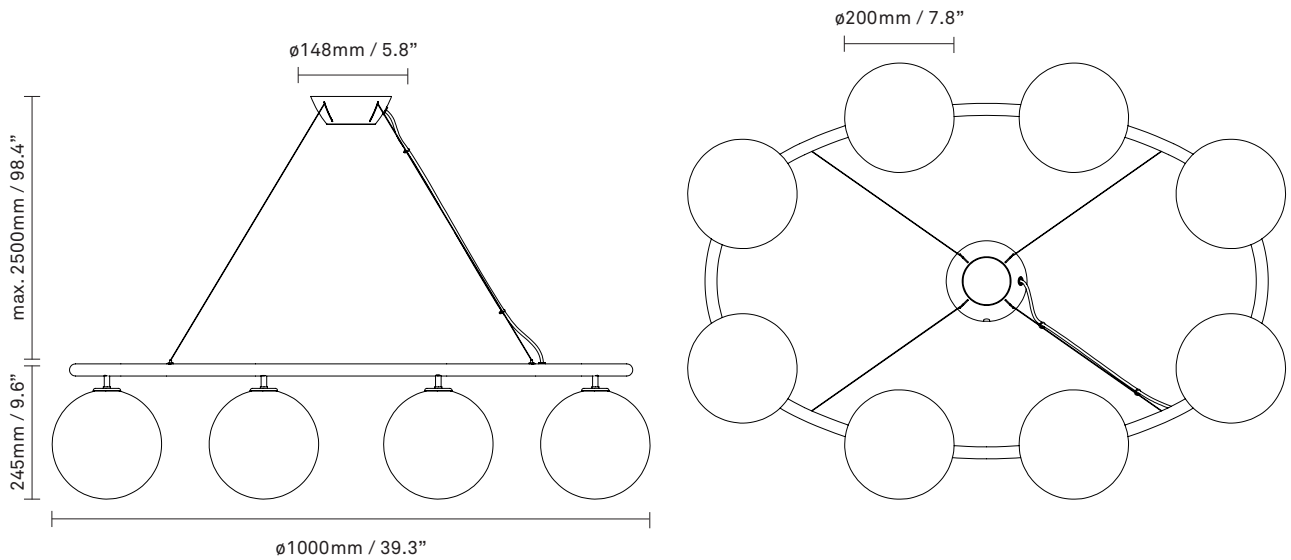

Miira 8 Oval is a modern chandelier in an organic design. The oval shape makes the chandelier ideal as lighting above a long dining table or hanging above a large conference table.

Explore the rest of the **Miira collection** on our website, [here](#)

Product no.: EU - 2032018 / US - 3032018

Certifications: CE, IP20, ETL, Class I

Type: Chandelier - indoor

For information about IP ratings, click [here](#)

Colour: Glass: opal white / Metal: rock grey

Cleaning: Use a soft dry cloth to clean the product.
Do not use household cleaners.

Materials: Powder coated metal, mouth-blown glass

Light source: Socket: G9
Max wattage: 7W LED
Voltage (V): 220-240V / 120V

Dimensions: 1000mm / 39.3in x 245mm / 9.6in
Glass: $\varnothing$ 200mm / 7.8in
Cable length: max. 2500mm / 98.4in

Weight: Armature + glass: 13020g

See recommended light source [here](#)

Packaging: Dimensions: L: 1200mm / 47.2in x W: 800mm / 31.4in x H: 1000mm / 39.3in
Weight: 9980g
Total weight incl. product: 23000g
Number of parcels: 9
Material: Brown cardboard

Light sources not included

Dimmable if installed with appropriate dimmable LED light source(s) suitable for your dimmer circuit.

Light source can be added to delivery on request or via our webshop at [nuura.com](#).

Works with appropriate lighting control module. Module can be added to delivery on request.

Find our recommendations [here](#)