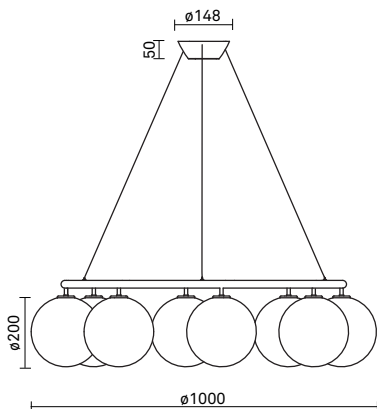

NUURA

MIIRA 8 Circular Brass Opal

Design: Sofie Refer, 2021. EU-model.

**Miira 8 Circular in mouth-blown Opal White glass and Brass finish.
Incl. Ceiling plate.**

The significant details of Miira are the fine curves and thin neck that gives a graceful appearance.

Miira 8 Circular, comprising eight mouth-blown glass domes, has a diameter of 100 cm, making it ideal to place above a dining table or sofa.

Miira collection

The Miira collection include the following products:

Powder coated metal

Mouth-blown glass

Plastic cable

Dimensions:

∅1000mm x 200mm

Ceiling plate: ∅148mm x 50mm

Plastic cable - Length: 2500mm

Weight (armature + glass): 9100g

Packaging:

Dimensions- armature: L:860mm x W: 860mm x H: 520mm

Dimensions - glass: 8 x L: 235mm x W: 220mm x H: 225mm

Weight: 4900g

Total weight incl. product: 14000g

Number of parcels: 9

Material: Brown cardboard.