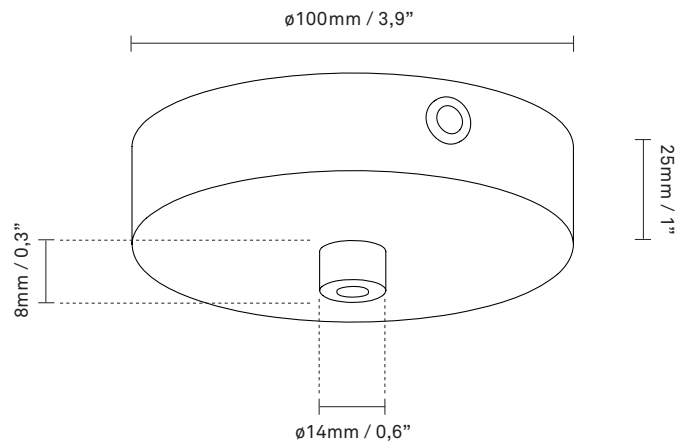

NUURA

CANOPY 1 (EU)
satin black / brushed brass / white

Design: Sofie Refer, 2022

Canopy 1 is an optional accessory for lamps that are delivered without a ceiling plate.

Explore the rest of our **Spare Parts** on our website, [here](#)

Colour: brushed brass / satin black / white

Materials: Anodized metal, lacquered metal

Dimensions: 100mm / 3,9in x 33mm / 1,3in

Weight: Ceiling plate: 125g

Packaging: Dimensions: L: 110mm / 4,3in x W:
110mm / 4,3in x H: 45mm / 1,8in
Weight: 35g
Total weight incl. product: 160g
Number of parcels: 1
Material: Brown cardboard