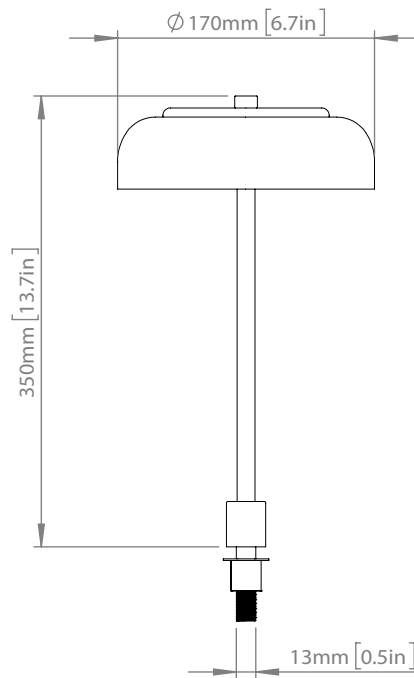

Blossi Table In-Set Small in mouth-blown opal glass and black finish.

Explore the rest of the Blossi collection on our website, [here](#)

Product no.: EU - 2028016

Certifications: CE, UKCA

Type: Table light - indoor

For information about IP ratings, click [here](#)

Colour: Glass: opal / Metal: black

Materials: Powder coated metal, mouth-blown glass

Cleaning: Use a soft dry cloth to clean the product.
Do not use household cleaners.

Dimensions: $\varnothing$ 170mm / 6.7in x 350mm / 13.7in

Light source: Blossi CV LED (D60-2835-3C6B-12V-6W)
Replaceable LED module
Energy efficiency class: G
CCT.: 2700K
SDCM.: <3
Luminous flux: 460lm
CRI: 93Ra

Weight: Armature + glass: 1000g

Packaging: Dimensions: L: 395mm / 15.5in x W: 190mm / 7.4in x H: 195mm / 7.6in
Weight: 800g
Total weight incl. product: 1800g
Number of parcels: 1
Material: Brown cardboard

Electrical Plug-in driver
Dimmer on cord
Input voltage: 100-240Vac
Output: 12Vdc / 0.01-1A
Power: Max 12W
IP-class: IP20
Insultation: Class II