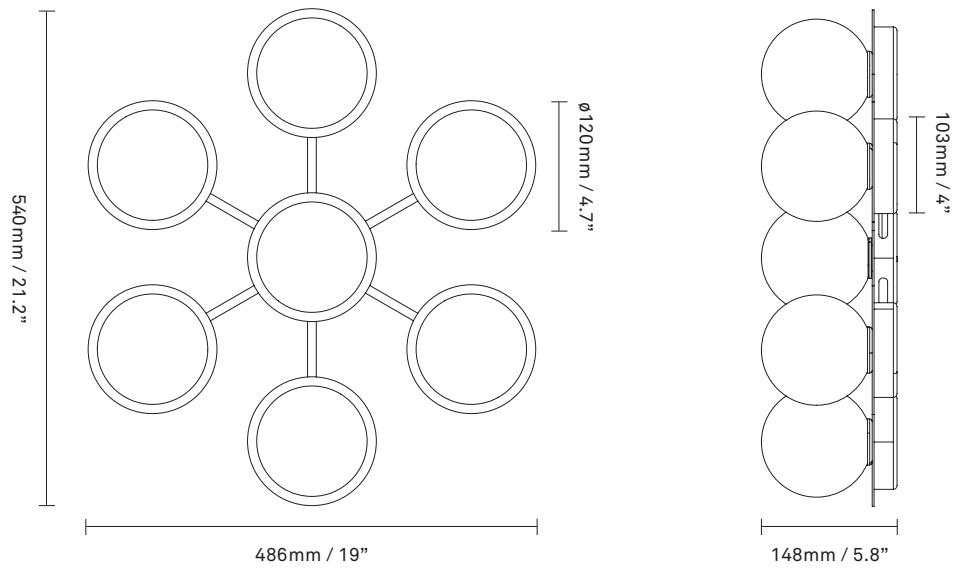

NUURA

LIILA STAR
nordic gold / optic clear

Design: Sofie Refer, 2021

Liila Star has a Nordic simplistic yet sensuous look due to the fine reflections in the glass and metal. The mouth-blown glass is framed by the metal disc in soft metallic finish. Wall plate fits US 3½" pan cake bracket.

Explore the rest of the **Liila collection** on our website, [here](#)

Product no.: EU - 2041005 / US - 3041003

Certifications: CE, ETL, IP44, Class I

Type: Wall / ceiling light - indoor

For information about IP ratings, click [here](#)

Dimensions: 486mm / 19in x 540mm / 21.2in x 148mm / 5.8in
Ceiling Plate: D103 mm / 4in, fits US 3½" pan cake bracket
Glass: ø120mm / 4.7in

See recommended light source [here](#)

Weight: Armature + glass: 5000g

Light sources not included

Packaging: Dimensions: L: 565mm x W: 515mm x H: 175mm
Weight: 1100g
Total weight incl. product: 6100g
Number of parcels: 1
Material: Brown cardboard.

Dimmable if installed with appropriate dimmable LED light source(s) suitable for your dimmer circuit.