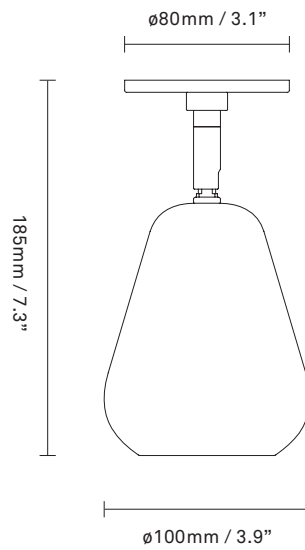

NUURA

ANOLI SPOT RECESSED
nordic gold / white

Design: Sofie Refer, 2024

Anoli Spot Recessed is designed for mounting to a ceiling or wall for a seamless finish. An excellent choice when space is at a premium, it delivers bright task light from its adjustable arm.
Explore the rest of the Anoli collection on our website, [here](#)

Materials: Powder-coated metal

Dimensions: 185mm / 7.3in Ø100mm / 3.9in

Light source: Socket: GU10
 Max wattage: 10W LED
 Voltage (V): 220-240V

Weight: Armature : 350g

See recommended light source [here](#)

Packaging: Dimensions: L: 125mm / x4.9in
 x W: 125mm/ 4.9in x H: 240mm / 9..4in
 Weight: 140g
 Total weight incl. product: 490g
 Number of parcels: 1
 Material: Brown cardboard

Light sources not included