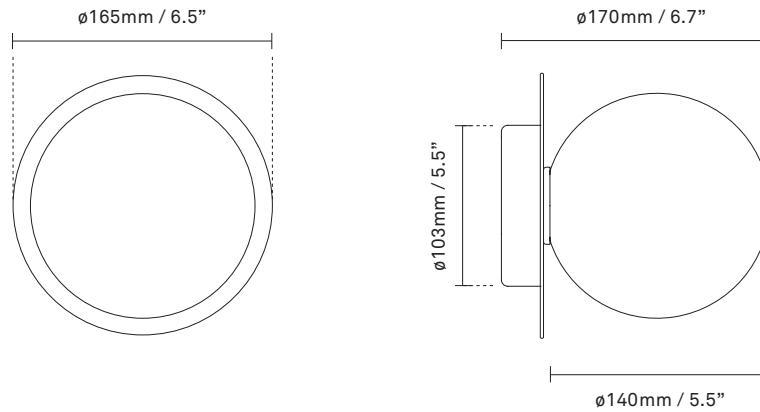

Liila 1 Medium works well as a single lamp or grouped in a decorative formation. Liila 1 Medium also suits smaller rooms, the bathroom and the entrance hall.

Explore the rest of the **Liila collection** on our website, [here](#)

Product no.: EU - 2046002 / US - 3046011

Certifications: CE, ETL, IP44, Class I

Type: Wall / ceiling light - indoor

For information about IP ratings, click [here](#)

Colour: Glass: opal white / Metal: nordic gold

Cleaning: Use a soft dry cloth to clean the product.
Do not use household cleaners.

Materials: Powder-coated metal, mouth-blown glass

Light source: Socket: G9
Max wattage: 7W LED
Voltage (V): 220-240V / 120V

Dimensions: 165mm / 6.5in x 170mm / 6.7in
Ceiling plate: $\varnothing$ 103mm / 4in(EU)
 $\varnothing$ 140mm / 5.5in (US)
Glass: $\varnothing$ 140 / 5.5in

See recommended light source [here](#)

Weight: Armature + glass: 1000g

Light sources not included

Packaging: Dimensions: L: 338mm / 13.3in x W:
194mm / 7.6in x H: 175mm / 6.9in
Weight: 480g
Total weight incl. product: 1480g
Number of parcels: 1
Material: Brown cardboard

Dimmable if installed with appropriate dimmable LED light source(s) suitable for your dimmer circuit.

Light source can be added to delivery on request or via our webshop at [nuura.com](#).

Works with appropriate lighting control module. Module can be added to delivery on request.

Find our recommendations [here](#)