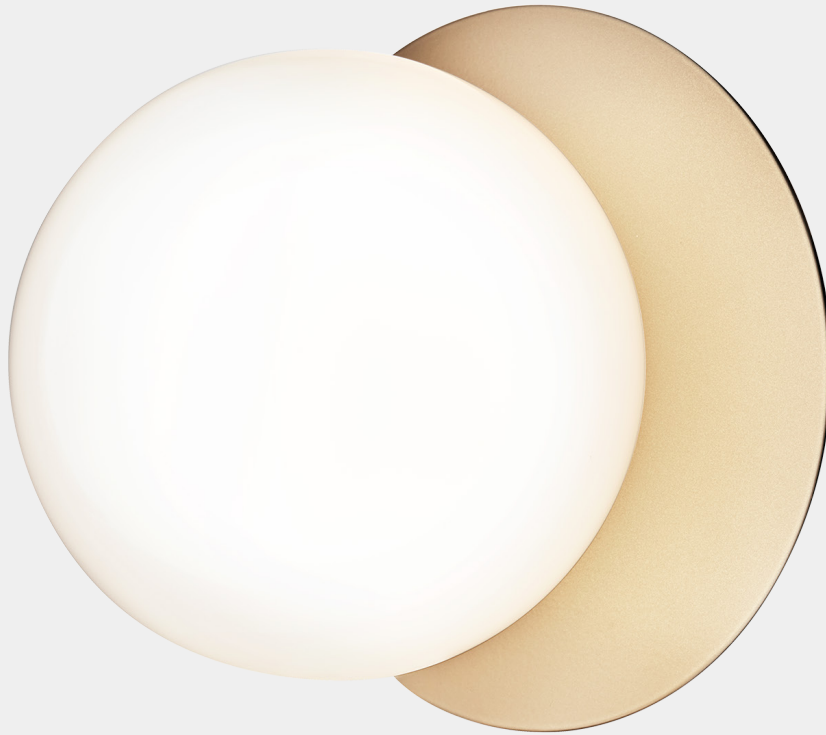

# NUURA

**LIILA 1 MEDIUM**  
**nordic gold / opal**

Design: Sofie Refer, 2018

**Liila 1 Medium** works well as a single lamp or grouped in a decorative formation. Liila 1 Medium also suits smaller rooms, the bathroom and the entrance hall.

Explore the rest of the **Liila collection** on our website, [here](#)

**Product no.:** EU - 2046002 / US - 3046011

**Certifications:** CE, ETL, IP44, Class I

**Type:** Wall / ceiling light - indoor

**For information about IP ratings, click [here](#)**

**Colour:** Glass: opal white / Metal: nordic gold

**Cleaning:** Use a soft dry cloth to clean the product.  
Do not use household cleaners.

**Materials:** Powder-coated metal, mouth-blown glass

**Light source:** Socket: G9  
Max wattage: 7W LED  
Voltage (V): 220-240V / 120V