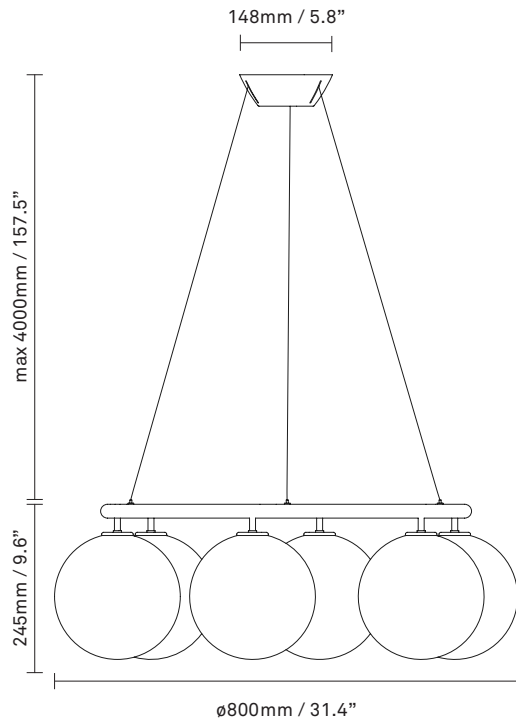

NUURA

MIIRA 6 CIRCULAR
rock grey / optic clear

Design: Sofie Refer, 2021

Miira 6 Circular in mouth-blown optic clear glass and rock grey finish. Incl. Ceiling plate.

Explore the rest of the Miira collection on our website, [here](#)

Materials: Powder coated metal, mouth-blown glass

Light source: Socket: G9
Max wattage: 7W LED
Voltage (V): 220-240V / 120V

Dimensions: 800mm / 31.4in x 245mm / 9.6in
Glass: 200mm / 7.8in
Cable length: max. 4000mm / 157.5in

Weight: Armature + glass: 9840g

See recommended light source [here](#)

Packaging: Dimensions: L: 800mm / 31.4in x W: 600mm / 23.6in x H: 800mm / 31.4in
Weight: 4160g
Total weight incl. product: 14000g
Number of parcels: 7
Material: Brown cardboard