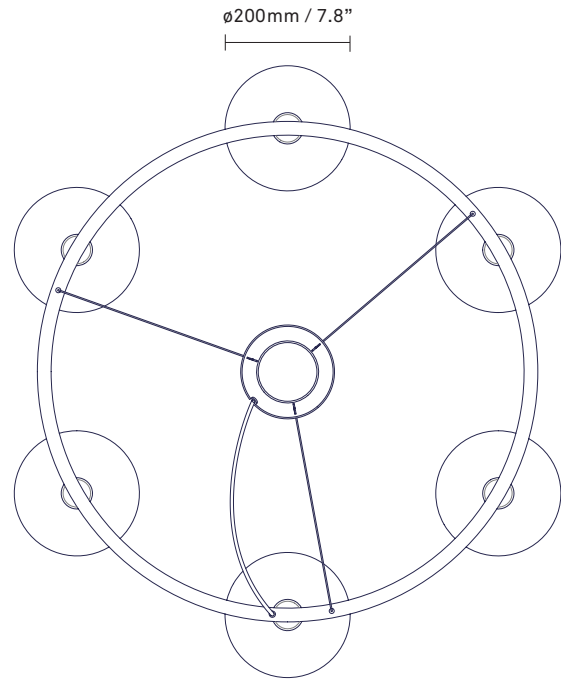

NUURA

MIIRA 6 CIRCULAR
rock grey / optic clear

Design: Sofie Refer, 2021

Miira 6 Circular in mouth-blown optic clear glass and rock grey finish. Incl. Ceiling plate.

Explore the rest of the Miira collection on our website, [here](#)

Product no.: EU - 2032003 / US - 3032003

Certifications: CE, ETL, IP20, Class I

Type: Chandelier - indoor

For information about IP ratings, click [here](#)

Colour: Glass: optic clear / Metal: rock grey

Cleaning: Use a soft dry cloth to clean the product.
Do not use household cleaners.

Materials: Powder coated metal, mouth-blown glass

Light source: Socket: G9
Max wattage: 7W LED
Voltage (V): 220-240V / 120V

Dimensions: 800mm / 31.4in x 245mm / 9.6in
Glass: 200mm / 7.8in
Cable length: max. 4000mm / 157.5in

Weight: Armature + glass: 9840g

See recommended light source [here](#)

Packaging: Dimensions: L: 800mm / 31.4in x W: 600mm / 23.6in x H: 800mm / 31.4in
Weight: 4160g
Total weight incl. product: 14000g
Number of parcels: 7
Material: Brown cardboard