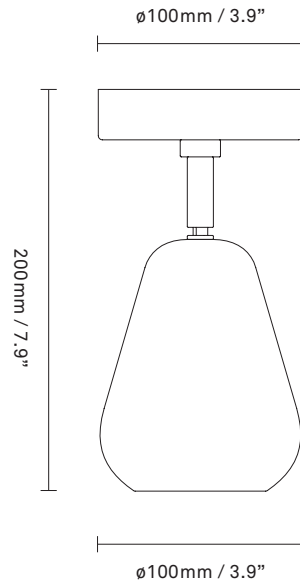

NUURA

ANOLI SPOT SURFACE black / black

Design: Sofie Refer, 2024

Anoli Spot Surface is designed for mounting to a ceiling or wall. An excellent choice when space is at a premium, it delivers bright task light from its adjustable arm.

Explore the rest of the **Anoli** collection on our website, [here](#)

Product no.: EU - 2019002

Certifications: CE, UKCA, IP20, Class II

Type: Wall/Ceiling light

For information about IP ratings, click [here](#)

Colour: Black

Cleaning: Use only soft dry or dampened cloth. Do not use any detergents.

Materials: Powder-coated metal

Dimensions: 200mm / 7.9in Ø100mm / 3.9in

Light source: Socket: GU10
Max wattage: 10W LED
Voltage (V): 220-240V

Weight: Armature : 420g

See recommended light source [here](#)

Packaging: Dimensions: L: 125mm / x4.9in
x W: 125mm/ 4.9in x H: 240mm / 9.4in
Weight: 140g
Total weight incl. product: 560g
Number of parcels: 1
Material: Brown cardboard