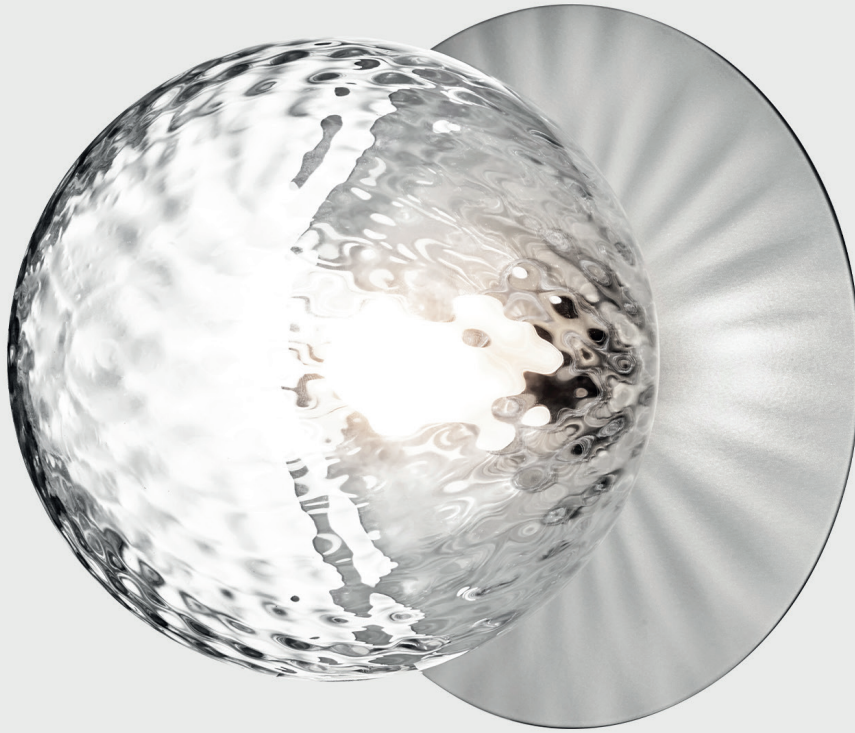

NUURA

LIILA 1 MEDIUM
light silver / optic clear

Design: Sofie Refer, 2018

Liila 1 Medium works perfectly single or grouped in a decorative formation. Liila 1 Medium also suits smaller rooms, the bathroom and the entrance hall.

Explore the rest of the Liila collection on our website, [here](#)

Product no.: EU - 2046007 / US - 3046012

Certifications: CE, IP44, Class I

Type: Wall / ceiling light - indoor

For information about IP ratings, click [here](#)

Colour: Glass: optic clear / Metal: light silver

Cleaning: Use a soft dry cloth to clean the product.
Do not use household cleaners.

Materials: Powder-coated metal, mouth-blown glass

Light source: Socket: G9
Max wattage: 7W LED
Voltage (V): 220-240V / 120V