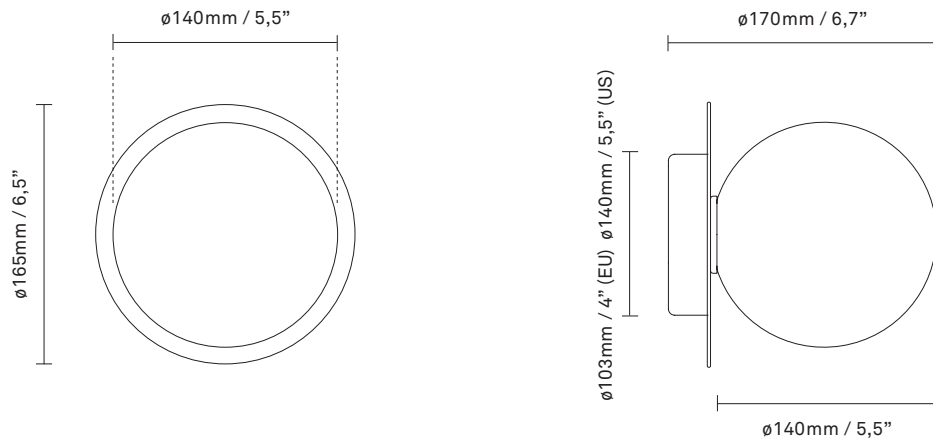

NUURA

LIILA 1 MEDIUM
light silver / optic clear

Design: Sofie Refer, 2018

Liila 1 Medium works perfectly single or grouped in a decorative formation. Liila 1 Medium also suits smaller rooms, the bathroom and the entrance hall.

Explore the rest of the Liila collection on our website, [here](#)

Product no.: EU - 2046007 / US - 3046012

Certifications: CE, IP44, Class I

Type: Wall / ceiling light - indoor

For information about IP ratings, click [here](#)

Dimensions: 165mm / 6,5in x 170mm / 6,7in
Glass: \varnothing 140 / 5,5in

Weight: Armature + glass: 1000g

See recommended light source [here](#)

Packaging: Dimensions: L: 338mm / 13,3in x W: 194mm / 7,6in x H: 175mm / 6,9in
Weight: 480g
Total weight incl. product: 1480g
Number of parcels: 1
Material: Brown cardboard