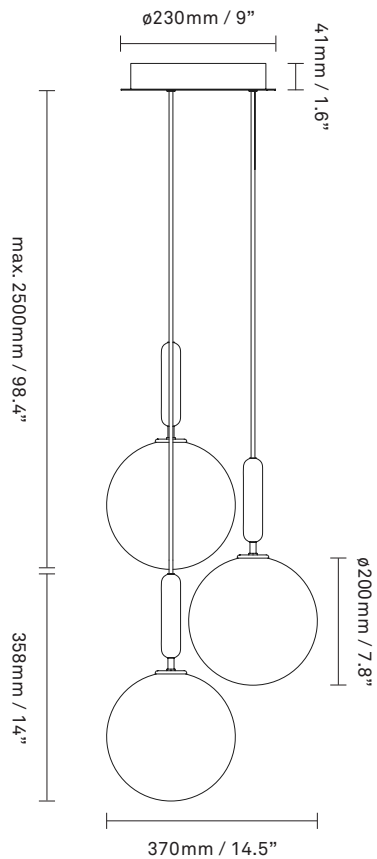

NUURA

MIIRA 3 LARGE
rock grey / opal

Design: Sofie Refer, 2019

Miira 3 Large in rock grey finish with mouth-blown opal white glass. Incl. Ceiling plate.

Explore the rest of the **Miira collection** on our website, [here](#)

Product no.: EU - 2031018 / US - 3031018

Certifications: CE, IP20, Class I

Type: Chandelier - indoor

For information about IP ratings, click [here](#)

Colour: Glass: opal white / Metal: rock grey
Cable: black

Cleaning: Use a soft dry cloth to clean the product.
Do not use household cleaners.

Materials: Powder coated metal, mouth-blown glass, fabric covered cable

Light source: Socket: G9
Max wattage: 7W LED
Voltage (V): 220-240V / 120V

Dimensions: 370mm / 14.5in x 358mm / 14in
Cable length: max. 2500mm / 98.4in

Weight: Armature + glass: 4790g

See recommended light source [here](#)

Packaging: Dimensions: L: 800mm / 31.4in x
W: 600mm / 23.6in x H: 470mm / 18.5in
Weight: 3210g
Total weight incl. product: 8000g
Number of parcels: 4
Material: Brown cardboard