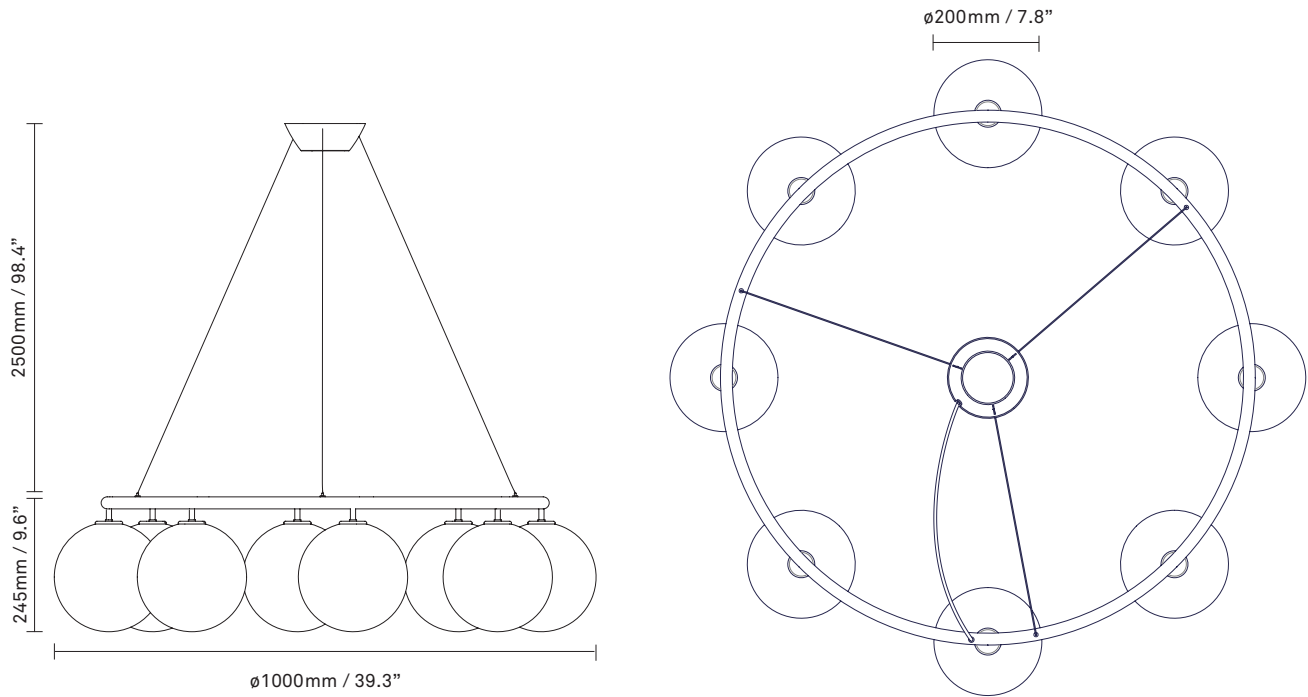

NUURA

MIIRA 8 CIRCULAR
rock grey / optic clear

Design: Sofie Refer, 2020

Miira 8 Circular in mouth-blown optic clear glass and rock grey finish. Incl. Ceiling plate.

Explore the rest of the Miira collection on our website, [here](#)

Product no.: EU - 2032009 / US - 3032009

Certifications: CE, ETL, IP20, Class I

Type: Ceiling light - indoor

For information about IP ratings, click [here](#)

Colour: Glass: optic clear / Metal: rock grey

Cleaning: Use a soft dry cloth to clean the product.
Do not use household cleaners.

Materials: Anodized metal, mouth-blown glass

Dimensions: 1000mm / 39.3in x 245mm / 9.6in
Glass: \varnothing 200mm / 7.8in
Cable length: 2500mm / 98.4in

Light source: Socket: G9
Max wattage: 7W LED
Voltage (V): 220-240V / 120V

Weight: Armature + glass: 13020g

See recommended light source [here](#)

Packaging: Dimensions - armature: L: 925mm
x W: 915mm x H: 130mm
Dimensions - glass: 8 x L: 235mm
x W: 220mm x H: 225mm
Weight: 5940g
Total weight incl. product: 18960g
Number of parcels: 9
Material: Brown cardboard