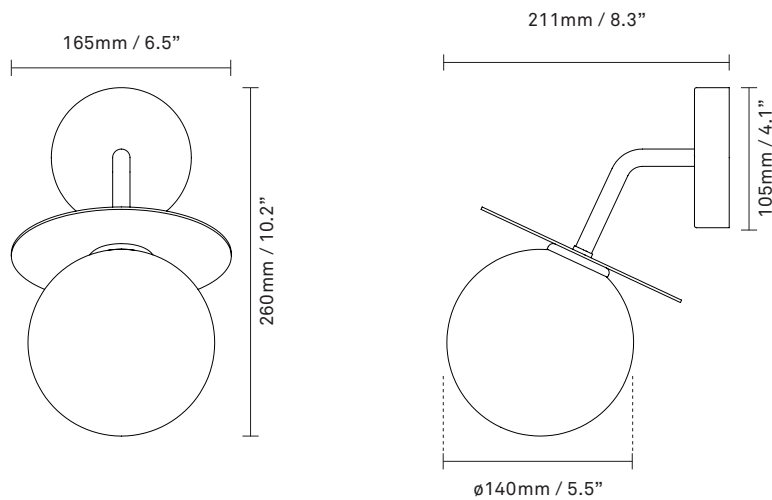

Liila Wall Outdoor is an extension of the Liila collection and designed to be mounted outside on exterior walls.

Explore the rest of the Liila collection on our website, [here](#)

Product no.: EU - 2045002

Certifications: CE, IP54, Class I

Type: Wall light - outdoor

Cleaning: Use a soft dry cloth to clean the product.
Do not use household cleaners.

Colour: Glass: optic clear / Metal: dark bronze

Materials: Powder-coated metal, mouth-blown glass

Light source: Socket: G9
Max wattage: 7W LED
Voltage (V): 220-240V / 120V

Dimensions: 165mm / 6.5in x 260mm / 10.2in
Ceiling plate: 105mm / 4.1in
Glass: $\varnothing$ 140 / 5.5in

See recommended light source [here](#)

Weight: Armature + glass: 730g

Light sources not included

Packaging: Dimensions: L: 375mm / 14.7in x
W: 180mm / 7in x H: 190mm / 7.5in
Weight: 450g
Total weight incl. product: 1180g
Number of parcels: 1
Material: Brown cardboard

Dimmable if installed with appropriate dimmable LED light source(s) suitable for your dimmer circuit.

Light source can be added to delivery on request or via our webshop at [nuura.com](#).

Works with appropriate lighting control module. Module can be added to delivery on request.

Find our recommendations [here](#)