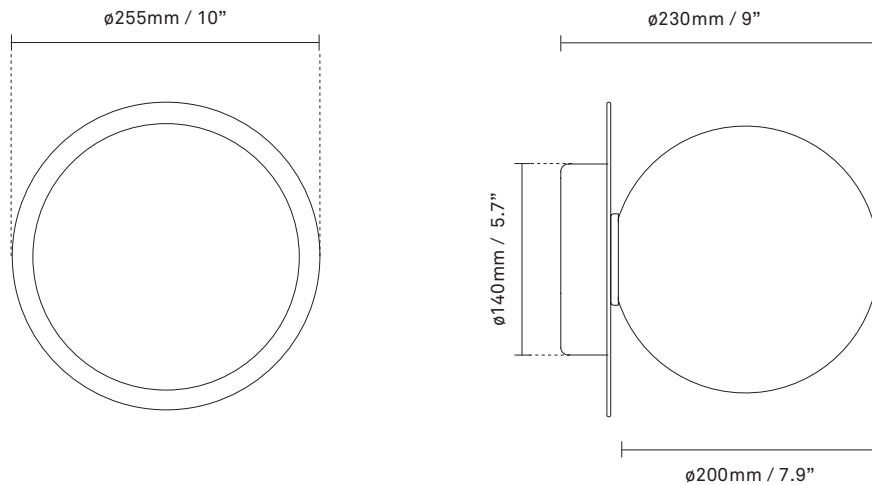

# NUURA

**LIILA 1 LARGE**  
**black / opal**

Design: Sofie Refer, 2022

**Liila 1 Large** works well as a single lamp or grouped in a decorative formation. Liila 1 Large also suits smaller rooms, the bathroom and the entrance hall.

Explore the rest of the Liila collection on our website, [here](#)

**Product no.:** EU - 2046032 / US - 3046025

**Certifications:** CE, ETL, IP44, Class I

**Type:** Wall / ceiling light - indoor

**For information about IP ratings, click [here](#)**

**Dimensions:** 255mm / 10in x 230mm / 9in  
Ceiling plate:  $\varnothing$ 140mm / 5.5in(EU)  
 $\varnothing$ 145mm / 5.7in (US)  
Glass:  $\varnothing$ 200 / 7.9in

**Weight:** Armature + glass: 1190g

**See recommended light source [here](#)**

**Packaging:** Dimensions: L: 523mm / 20.6in x W: 303mm / 11.9in x H: 238mm / 9.4in  
Weight: 1010g  
Total weight incl. product: 2200g  
Number of parcels: 1  
Material: Brown cardboard

**Light sources not included**