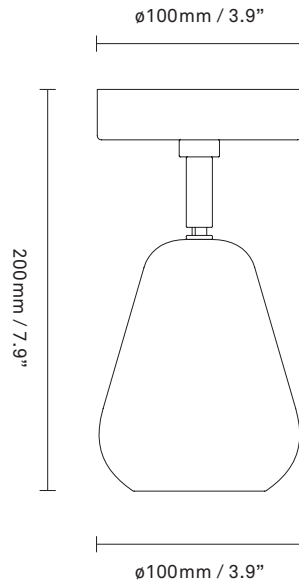

NUURA

ANOLI SPOT SURFACE
nordic gold / white

Design: Sofie Refer, 2024

Anoli Spot Surface is designed for mounting to a ceiling or wall. An excellent choice when space is at a premium, it delivers bright task light from its adjustable arm.

Explore the rest of the **Anoli** collection on our website, [here](#)

Product no.: EU - 2019001

Certifications: CE, UKCA, IP20, Class II

Type: Wall/Ceiling light

For information about IP ratings, click [here](#)

Colour: White

Cleaning: Use only soft dry or dampened cloth. Do not use any detergents.

Materials: Powder-coated metal

Light source: Socket: GU10
Max wattage: 10W LED
Voltage (V): 220-240V

Dimensions: 200mm / 7.9in Ø100mm / 3.9in

Weight: Armature : 420g

See recommended light source [here](#)

Packaging: Dimensions: L: 125mm / x4.9in
x W: 125mm/ 4.9in x H: 240mm / 9.4in
Weight: 140g
Total weight incl. product: 560g
Number of parcels: 1
Material: Brown cardboard