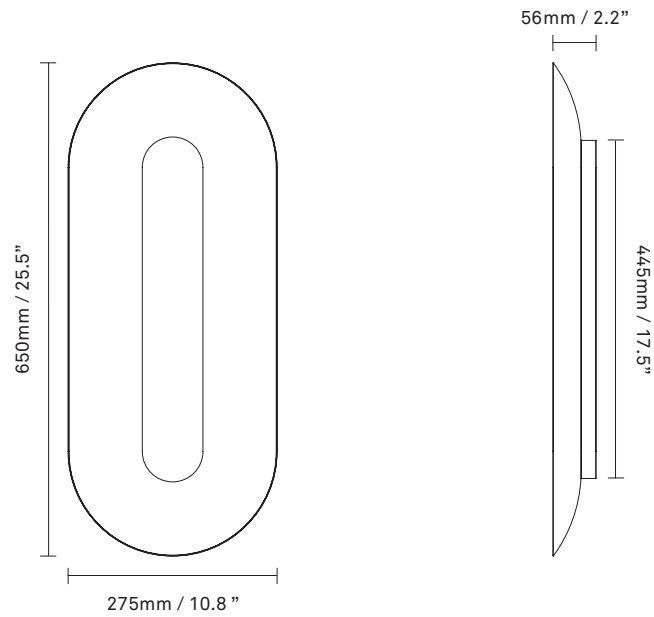

NUURA

SASI LARGE
silver

Design: Rick Tegelaar, 2022

Sasi Large provides an indirect light carried and emphasized by the larger, rounded lampshade made in a satin finish, while the mirror effect of the smaller shade creates detailed reflections of the surroundings and light in the room. Cable not included.

Explore the rest of the **Sasi** collection on our website, [here](#)

Product no.: EU - 2085004

Certifications: CE, IP20, Class I

Type: Wall lamp - indoor

For information about IP ratings, click [here](#)

Colour: Metal: satin silver, polished silver

Cleaning: Use a soft dry cloth to clean the product.
Do not use household cleaners.

Materials: Anodized metal

Dimensions: 650mm / 25.5in x 275mm / 10.8in
Backplate: 445mm / 17.5in
x 56mm / 2.2in

Light source: Integrated LED 21W
Colour Temp.: 3000 Kelvin
Lumen: 1996 lm
CRI: >90Ra
Dimmable 700 mA LED driver

Weight: 1500g

Packaging: Dimensions: L: 705mm / 27.7in x
W: 335mm / 13.2in x H: 950mm / 37.4in
Weight: 1200 g
Total weight incl. product: 2700 g
Number of parcels: 1
Material: Brown cardboard.