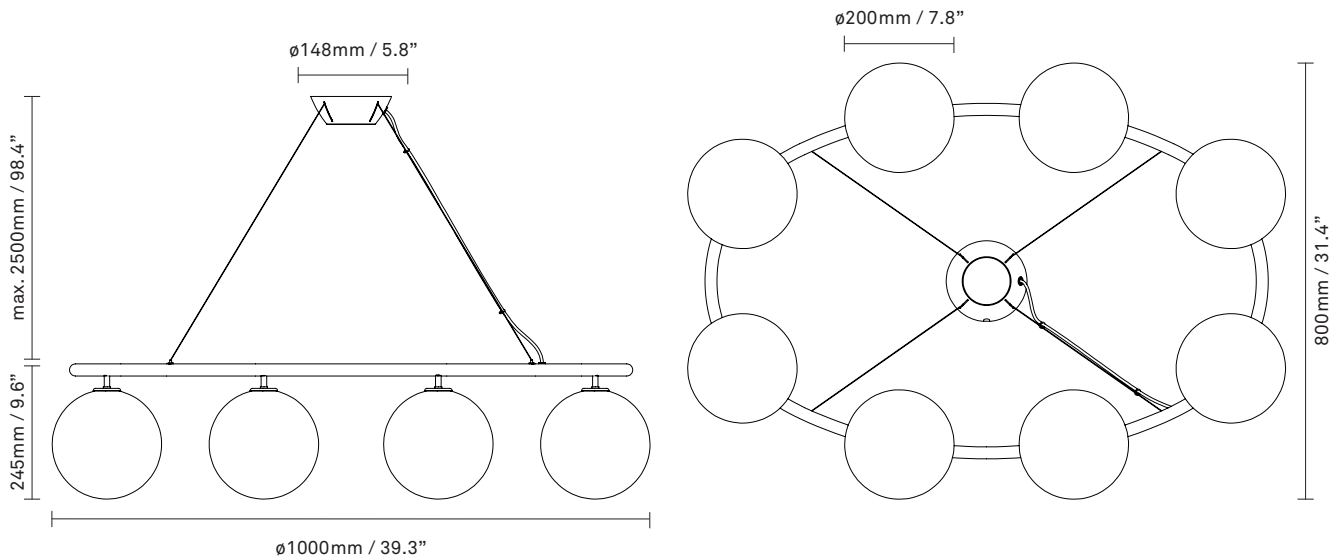

# NUURA

**MIIRA 8 OVAL**  
**rock grey / optic clear**

Design: Sofie Refer, 2023

**Miira 8 Oval** is a modern chandelier in an organic design. The oval shape makes the chandelier ideal as lighting above a long dining table or hanging above a large conference table.

**Dimensions:** 800mm / 31.4in / 1000mm / 39.3in x 245mm / 9.6in  
Glass:  $\varnothing$ 200mm / 7.8in  
Cable length: max. 2500mm / 98.4in

**Weight:** Armature + glass: 13020g

**Packaging:** Dimensions: L: 1200mm / 47.2in x W: 800mm / 31.4in x H: 1000mm / 39.3in  
Weight: 9980g  
Total weight incl. product: 23000g  
Number of parcels: 9  
Material: Brown cardboard