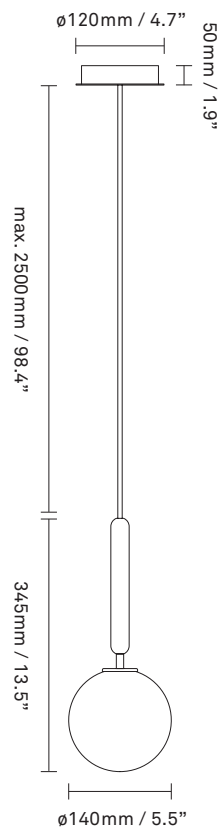

NUURA

MIIRA 1
rock grey / opal

Design: Sofie Refer, 2020

Miira 1 in rock grey finish with mouth-blown opal white glass. Incl. Ceiling plate.

Explore the rest of the **Miira collection** on our website, [here](#)

Product no.: EU - 2033002 / US - 3033002

Certifications: CE, IP20, Class II (EU), Class I (US)

Type: Pendant - indoor

For information about IP ratings, click [here](#)

Colour: Glass: opal white / Metal: rock grey
Cable: black

Cleaning: Use a soft dry cloth to clean the product.
Do not use household cleaners.

Materials: Anodized metal, mouth-blown glass,
fabric covered cable

Light source: Socket: G9
Max wattage: 7W LED
Voltage (V): 220-240V / 120V

Dimensions: 140mm / 5.5in x 345mm / 13.5in
Cable length: max. 2500mm / 98.4in

Weight: Armature + glass: 1090g

See recommended light source [here](#)

Packaging: Dimensions: L: 424mm / 16.7in x W:
171mm / 6.7in x H: 170mm / 6.7in
Weight: 460g
Total weight incl. product: 1550g
Number of parcels: 1
Material: Brown cardboard