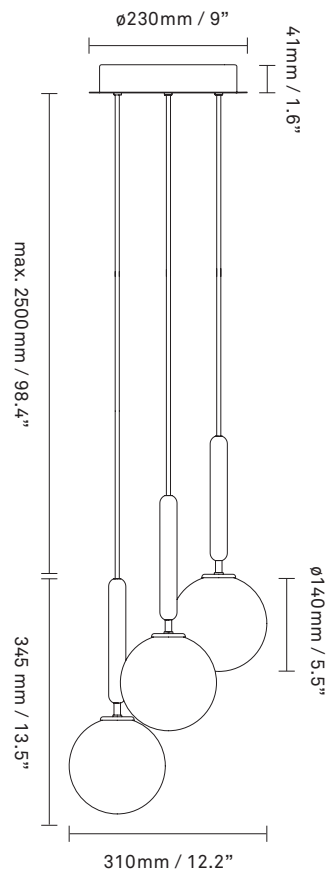

NUURA

MIIRA 3
rock grey / opal

Design: Sofie Refer, 2019

Miira 3 in rock grey finish with mouth-blown opal white glass. Incl. Ceiling plate. Ceiling plate fits US 3½” pancake bracket.

Explore the rest of the **Miira collection** on our website, [here](#)

Product no.: EU - 2031002 / US - 3031002

Certifications: CE, IP20, Class I

Type: Chandelier - indoor

For information about IP ratings, click [here](#)

Colour: Glass: opal white / Metal: rock grey
Cable: black

Cleaning: Use a soft dry cloth to clean the product.
Do not use household cleaners.

Materials: Powder coating, mouth-blown glass,
fabric covered cable

Light source: Socket: G9
Max wattage: 7W LED
Voltage (V): 220-240V / 120V

Dimensions: 310mm / 12.2in x 345mm / 13.5in
glass: 140mm / 5.5in
Cable length: max. 2500mm / 98.4in

See recommended light source [here](#)

Weight: Armature + glass: 3290g

Light sources not included

Packaging: Dimensions: L: 600mm / 23.6in x
W: 400mm / 15.7in x H: 400mm / 15.7in
Weight: 1710g
Total weight incl. product: 5000g
Number of parcels: 4
Material: Brown cardboard