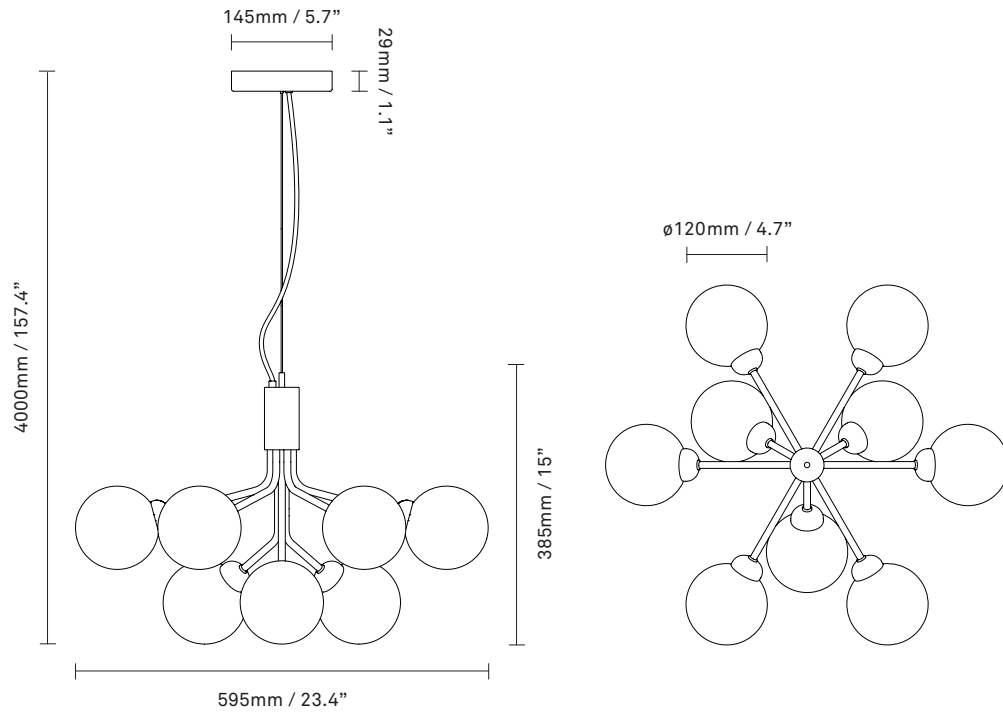

Apiales 9 in mouth-blown smoked black glass and satin black finish.

Explore the rest of the **Apiales collection** on our website, [here](#)

Product no.: EU - 2051004 / US - 3051004

Type: Ceiling light - indoor

Colour: Glass: smoked black / Metal: satin black
Cable: black

Materials: Anodized metal, mouth-blown glass,
fabric covered cable

Dimensions: 595mm / 23.4in x 385mm / 15in
Ceiling plate: $\varnothing$ 145mm / 5.7in
x 29mm / 1in
Cable length: 4000mm / 157.4in
Glass: $\varnothing$ 120mm / 4.7in

Weight: Product incl. ceiling plate: 3990 g

Packaging: Dimensions: L: 515mm / 20.2in
x W: 515mm / 20.2in x H: 465mm / 18.3in
Weight: 2680 g
Total weight incl. product: 6670 g
Number of parcels: 1
Material: Brown cardboard.

Certifications: CE, ETL, IP20, Class I

For information about IP ratings, click [here](#)

Cleaning: Use a soft dry cloth to clean the product.
Do not use household cleaners.

Light source: Socket: G9
Max wattage: 5W LED
Voltage (V): 220-240V / 120V

See recommended light source [here](#)

Light source not included

Dimmable if installed with appropriate dimmable LED light source(s) suitable for your dimmer circuit.

Light source can be added to delivery on request or via our webshop [nuura.com](#).

Works with appropriate lighting control module. Module can be added to delivery on request.

Find our recommendations [here](#)