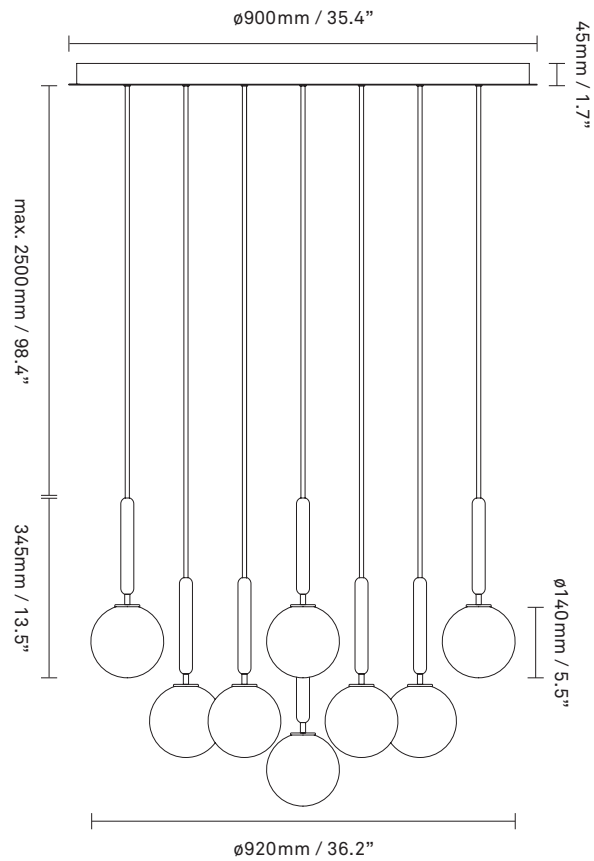

NUURA

MIIRA 13
rock grey / optic clear

Design: Sofie Refer, 2018

Miira 13 in rock grey finish with mouth-blown optic clear glass. Incl. Ceiling plate.

Explore the rest of the **Miira** collection on our website, [here](#)

Product no.: EU - 2031013 / US - 3031013

Certifications: CE, IP20, Class I

Type: Chandelier - indoor

For information about IP ratings, click [here](#)

Colour: Glass: optic clear / Metal: rock grey
Cable: black

Cleaning: Use a soft dry cloth to clean the product.
Do not use household cleaners.

Materials: Powder coated metal, mouth-blown glass, fabric covered cable

Light source: Socket: G9
Max wattage: 7W LED
Voltage (V): 220-240V / 120V

Dimensions: \varnothing 920mm / 36.2in x 345mm / 13.5in
Cable length: max. 2500mm / 98.4in

Weight: Armature + glass: 25860g

See recommended light source [here](#)

Packaging: Dimensions: L: 1200mm / 47.2in x W: 1200mm / 47.2in x H: 700mm / 27.5in
Weight: 22140g
Total weight incl. product: 48000g
Number of parcels: 14
Material: Brown cardboard