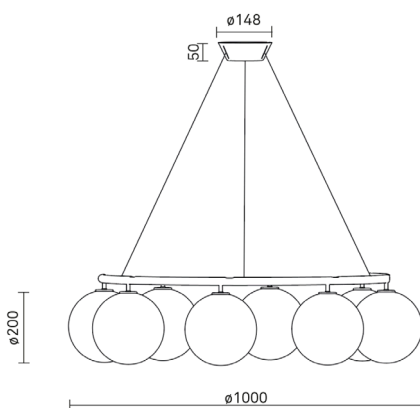

## MIIRA 8 Circular Opal

Design: Sofie Refer, 2020. EU-model.

**Miira 8 Circular in mouth-blown Opal White glass and Dark Bronze finish. Incl. Ceiling plate.**

The significant details of Miira are the fine curves and thin neck that gives a graceful appearance.

**Miira 8 Circular**, has eight glass domes and a diameter of 100 cm, so it looks beautiful above a large dining table or as an inviting element in a spacious hallway.

- **Miira 1:** Rock Grey/Brass - Opal White/Optic clear
- **Miira 3:** Rock Grey/Brass - Opal White/Optic clear
- **Miira 1 Large:** Rock Grey/Brass - Opal White/Optic Clear
- **Miira 3 Large:** Rock Grey/Brass - Opal White/Optic Clear
- **Miira 4:** Rock Grey/Brass - Opal White/Optic Clear
- **Miira 6:** Rock Grey - Opal White
- **Miira 6 Large:** Rock Grey/Brass, Opal White/Optic Clear
- **Miira 6 Circular:** Dark Bronze, Opal White/Optic Clear
- **Miira 8 Circular:** Dark Bronze, Opal White/Optic Clear
- **Miira 13:** Rock Grey - Opal/Optic Clear
- **Miira 13 Large:** Rock Grey/Brass, Opal White/Optic Clear
- **Miira Wall:** Rock Grey - Opal White/Optic Clear
- **Miira Table:** Rock Grey - Opal White/Optic Clear

**Dimensions:**

ø1000mm x 200mm  
Ceiling plate: ø148mm x 50mm  
Fabric cable - Length: 2500mm

**Packaging:**

Dimensions: L: - mm x W: - x H: - mm  
Weight: - g  
Total weight incl. product: - g  
Number of parcels: 1  
Material: Brown cardboard.