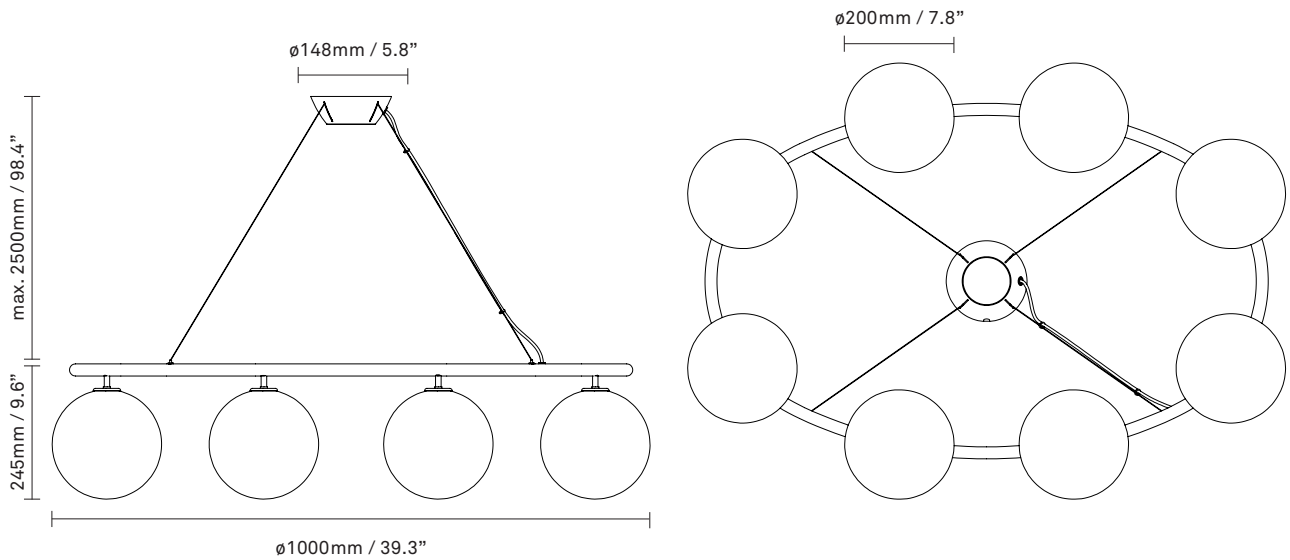

Miira 8 Oval is a modern chandelier in an organic design. The oval shape makes the chandelier ideal as lighting above a long dining table or hanging above a large conference table.

Explore the rest of the **Miira collection** on our website, [here](#)

Product no.: EU - 2032014 / US - 3032014

Certifications: CE, IP20, ETL, Class I

Type: Chandelier - indoor

For information about IP ratings, click [here](#)

Colour: Glass: opal white / Metal: dark bronze

Cleaning: Use a soft dry cloth to clean the product.
Do not use household cleaners.

Materials: Powder coated metal, mouth-blown glass

Light source: Socket: G9
Max wattage: 7W LED
Voltage (V): 220-240V / 120V

Dimensions: 1000mm / 39.3in x 245mm / 9.6in
Glass: $\varnothing$ 200mm / 7.8in
Cable length: max. 2500mm / 98.4in

Weight: Armature + glass: 13020g

See recommended light source [here](#)

Packaging: Dimensions: L: 1200mm / 47.2in x W: 800mm / 31.4in x H: 1000mm / 39.3in
Weight: 9980g
Total weight incl. product: 23000g
Number of parcels: 9
Material: Brown cardboard

Light sources not included

Dimmable if installed with appropriate dimmable LED light source(s) suitable for your dimmer circuit.

Light source can be added to delivery on request or via our webshop at [nuura.com](#).

Works with appropriate lighting control module. Module can be added to delivery on request.

Find our recommendations [here](#)