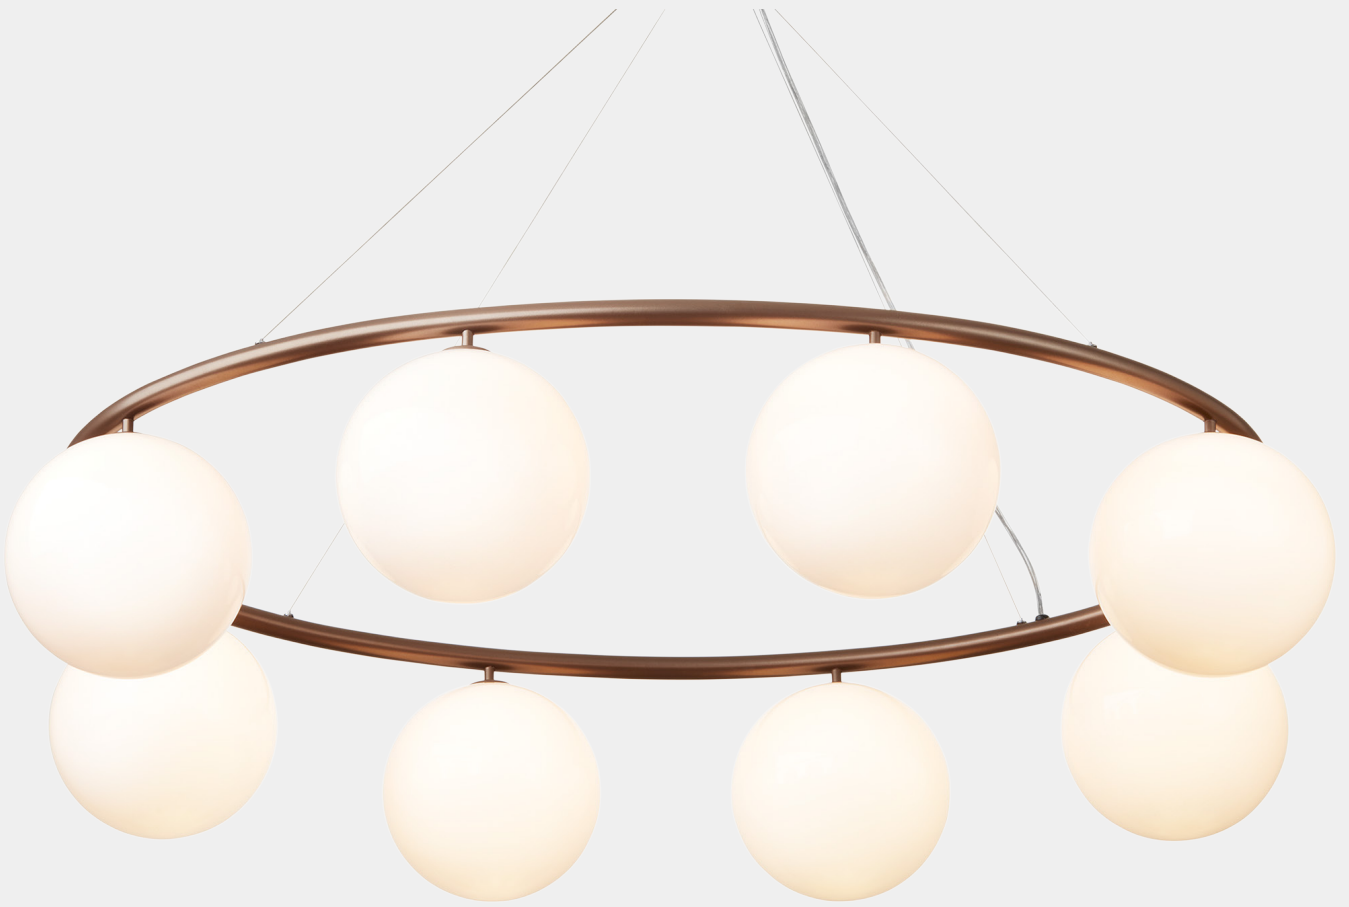

NUURA

MIIRA 8 OVAL
dark bronze / opal

Design: Sofie Refer, 2023

Miira 8 Oval is a modern chandelier in an organic design. The oval shape makes the chandelier ideal as lighting above a long dining table or hanging above a large conference table.

Explore the rest of the **Miira collection** on our website, [here](#)

Product no.: EU - 2032014 / US - 3032014

Certifications: CE, IP20, ETL, Class I

Type: Chandelier - indoor

For information about IP ratings, click [here](#)

Colour: Glass: opal white / Metal: dark bronze

Cleaning: Use a soft dry cloth to clean the product.
Do not use household cleaners.

Materials: Powder coated metal, mouth-blown glass

Light source: Socket: G9
Max wattage: 7W LED
Voltage (V): 220-240V / 120V