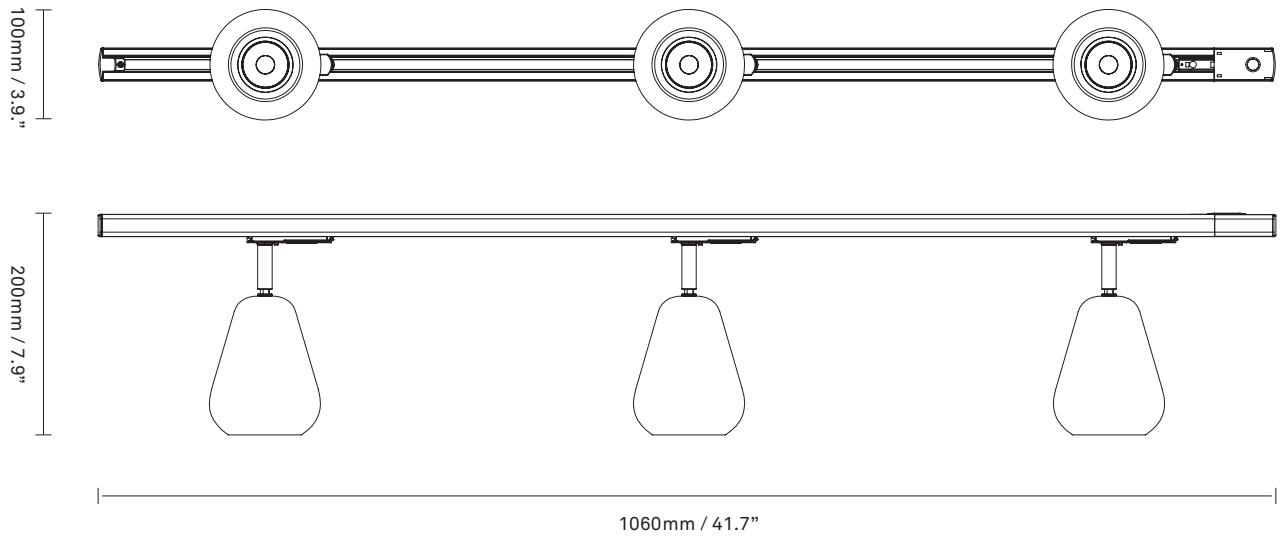

NUURA

ANOLI SPOT TRACK (3 PCS + TRACK)
black / black

Design: Sofie Refer, 2024

Anoli Spot Track is a flexible and adaptable design that provides both general and accent lighting. Explore the rest of the Anoli collection on our website, [here](#)

Product no.: EU - 2019008

Certifications: CE, UKCA, IP20, Class I

Type: Track Light

For information about IP ratings, click [here](#)

Colour: Black

Cleaning: Use only soft dry or dampened cloth. Do not use any detergents.

Materials: Powder-coated metal

Light source: Socket: GU10
Max wattage: 10W LED
Voltage (V): 220-240V

Dimensions: 200mm / 7.9in Ø100mm / 3.9in
1060mm / 41.7in

Weight: Armature : 1300g

See recommended light source [here](#)

Packaging: Dimensions: L: 1170mm / 66.9in
x W: 190mm / 7.5in x H: 130mm / 5.1in
Weight: 700g
Total weight incl. product: 2000g
Number of parcels: 1
Material: Brown cardboard

Light sources not included

Dimmable if installed with appropriate dimmable LED light source(s) suitable for your dimmer circuit.