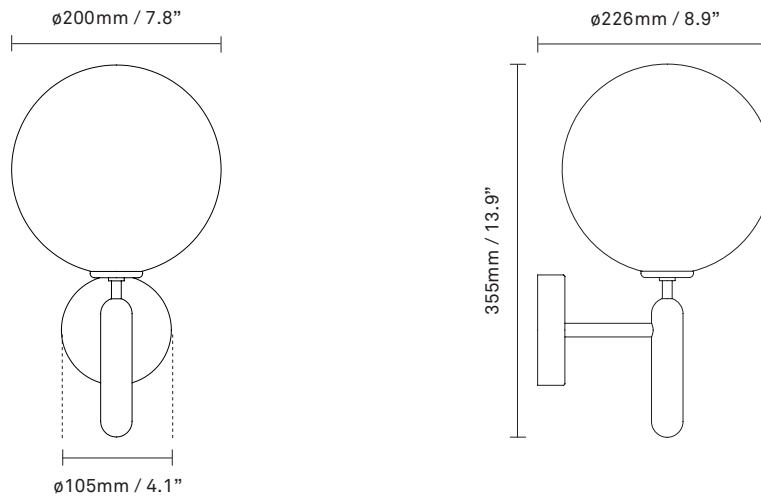

Miira Wall Outdoor is an extension of the Miira collection. The Miira outdoor light sconce is designed to illuminate outdoor spaces and is particularly suitable for installing next to the entrance areas of a home.

Explore the rest of the Miira collection on our website, [here](#)

Product no.: EU - 2035011

Certifications: CE, IP54, Class I

Type: Wall light - outdoor

Cleaning: Use a soft dry cloth to clean the product.
Do not use household cleaners.

Colour: Glass: opal / Metal: dark bronze

Materials: Powder-coated metal, mouth-blown glass

Light source: Socket: G9
Max wattage: 7W LED
Voltage (V): 220-240V / 120V

Dimensions: 226mm / 8.9in x 355mm / 13.9in
Glass: $\varnothing$ 200mm / 7.8in

See recommended light source [here](#)

Weight: Armature + glass: 1150g

Light sources not included

Packaging: Dimensions: L: 325mm / 12.7in x
W: 230mm / 9in x H: 215mm / 8,4in
Weight: 610g
Total weight incl. product: 1760g
Number of parcels: 1
Material: Brown cardboard

Dimmable if installed with appropriate dimmable LED light source(s) suitable for your dimmer circuit.

Light source can be added to delivery on request or via our webshop at nuura.com.

Works with appropriate lighting control module. Module can be added to delivery on request.

Find our recommendations [here](#)