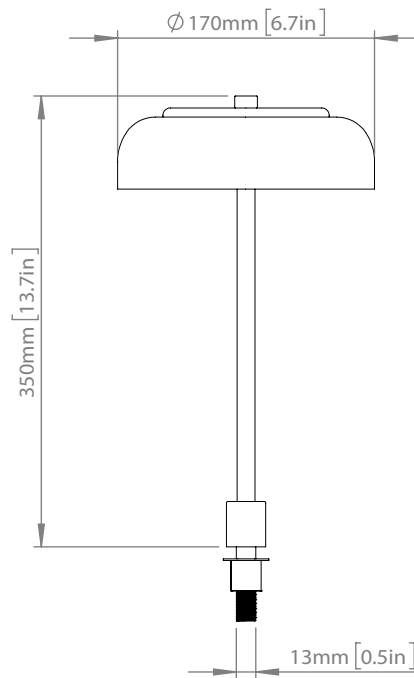

Blossi Table In-Set Small in mouth-blown clear glass and nordic gold finish.

Explore the rest of the Blossi collection on our website, [here](#)

Product no.: EU - 2028015

Certifications: CE, UKCA

Type: Table light - indoor

For information about IP ratings, click [here](#)

Colour: Glass: clear / Metal: nordic gold

Materials: Powder coated metal, mouth-blown glass

Cleaning: Use a soft dry cloth to clean the product.
Do not use household cleaners.

Dimensions: ø170mm / 6.7in x 350mm / 13.7in

Light source: Blossi CV LED (D60-2835-3C6B-12V-6W)
Replaceable LED module
Energy efficiency class: G
CCT.: 2700K
SDCM.: <3
Luminous flux: 460lm
CRI: 93Ra

Weight: Armature + glass: 1000g

Packaging: Dimensions: L: 395mm / 15.5in x W: 190mm / 7.4in x H: 195mm / 7.6in
Weight: 800g
Total weight incl. product: 1800g
Number of parcels: 1
Material: Brown cardboard

Electrical Plug-in driver
Dimmer on cord
Input voltage: 100-240Vac
Output: 12Vdc / 0.01-1A
Power: Max 12W
IP-class: IP20
Insultation: Class II