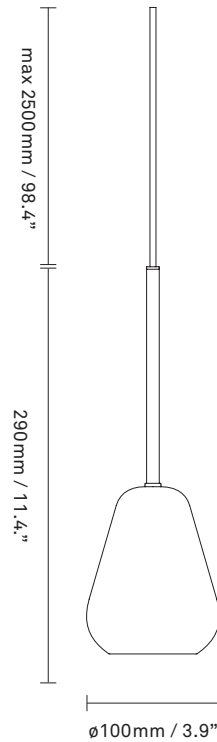

NUURA

ANOLI SPOT PENDANT
nordic gold / white

Design: Sofie Refer, 2024

Anoli Spot Pendant maximises available space and minimises shadows, bringing focused illumination where it's needed most. Explore the rest of the **Anoli collection** on our website, [here](#)

Materials: Powder-coated metal

Dimensions: 290mm / 11.4in Ø100mm / 3.9in
Cable length: 2500mm / 98.4in

Light source: Socket: GU10
Max wattage: 10W LED
Voltage (V): 220-240V

Weight: Armature : 360g

See recommended light source [here](#)

Packaging: Dimensions: L: 125mm / x4.9in
x W: 125mm / 4.9in x H: 320mm / 12.6in
Weight: 180g
Total weight incl. product: 560g
Number of parcels: 1
Material: Brown cardboard

Light sources not included

Canopy is not included but can be purchased separately.