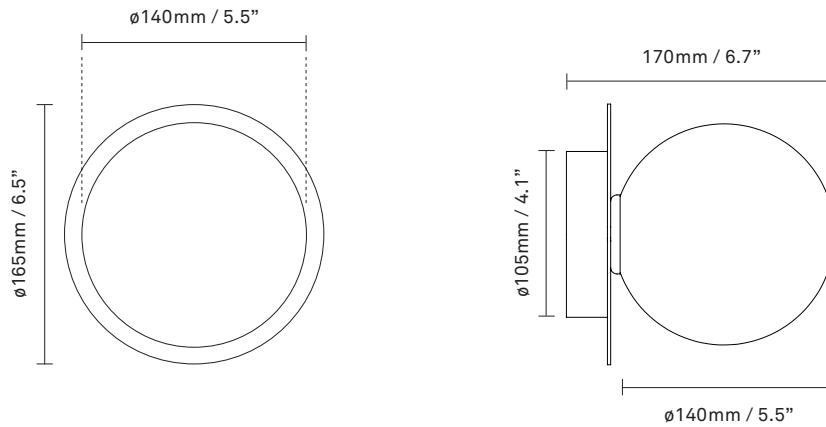

Liila 1 Outdoor is an extension of the Liila collection, relevant for mounting outside by the front door, on the porch or by terrace doors, on the balcony, in garden settings, on fences, or in the driveway.

Explore the rest of the Liila collection on our website, [here](#)

Product no.: EU - 2046012

Certifications: CE, IP54, Class I

Type: Wall / ceiling light - outdoor

Cleaning: Use a soft dry cloth to clean the product.
Do not use household cleaners.

Colour: Glass: optic clear / Metal: black

Materials: Powder-coated metal, mouth-blown glass

Light source: Socket: G9
Max wattage: 7W LED
Voltage (V): 220-240V / 120V

Dimensions: 165mm / 6,5in x 170mm / 6,7in
Ceiling plate: $\varnothing$ 105mm / 4.1in
Glass: $\varnothing$ 140 / 5,5in

See recommended light source [here](#)

Weight: Armature + glass: 540g

Light sources not included

Packaging: Dimensions: L: 340mm / 13.3in x
W: 190mm / 7.4in x H: 180mm / 7in
Weight: 460g
Total weight incl. product: 1000g
Number of parcels: 1
Material: Brown cardboard

Dimmable if installed with appropriate dimmable LED light source(s) suitable for your dimmer circuit.

Light source can be added to delivery on request or via our webshop at [nuura.com](#).

Works with appropriate lighting control module. Module can be added to delivery on request.

Find our recommendations [here](#)