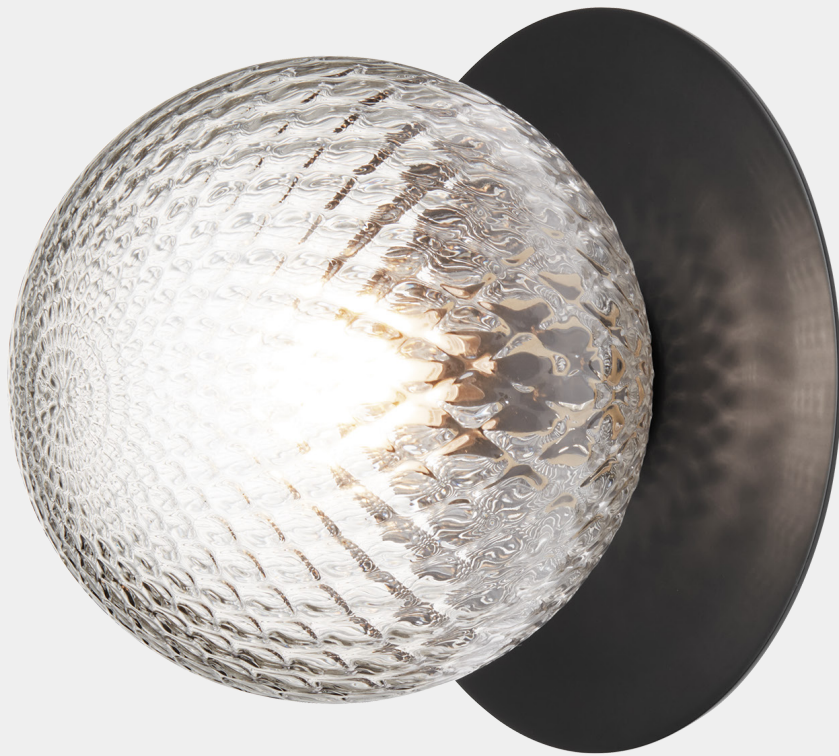

# NUURA

**LIILA 1 OUTDOOR**  
**black / optic clear**

Design: Sofie Refer, 2022

**Liila 1 Outdoor** is an extension of the Liila collection, relevant for mounting outside by the front door, on the porch or by terrace doors, on the balcony, in garden settings, on fences, or in the driveway.

Explore the rest of the Liila collection on our website, [here](#)

**Product no.:** EU - 2046012

**Certifications:** CE, IP54, Class I

**Type:** Wall / ceiling light - outdoor

**Cleaning:** Use a soft dry cloth to clean the product.  
Do not use household cleaners.

**Colour:** Glass: optic clear / Metal: black

**Materials:** Powder-coated metal, mouth-blown glass

**Light source:** Socket: G9  
Max wattage: 7W LED  
Voltage (V): 220-240V / 120V

**Dimensions:** 165mm / 6,5in x 170mm / 6,7in  
Ceiling plate:  $\varnothing$ 105mm / 4.1in  
Glass:  $\varnothing$ 140 / 5,5in