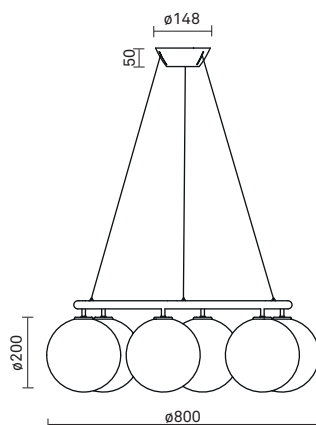

NUURA

MIIRA 6 CIRCULAR Rock Grey/Opal White

Design: Sofie Refer, 2020. EU-model.

Miira 6 Circular in mouth-blown Opal White glass and Rock Grey finish. Incl. Ceiling plate.

The significant details of Miira are the fine curves and thin neck that gives a graceful appearance. The Miira Collection features mouth-blown glass globes in both Opal White and Optic Clear. The Optic glass has slight variances due to the handmade process, which makes each piece unique.

Miira collection is designed with the chandelier as a centre and expands into a complete series of lights, manufactured in the highest quality.

Miira 6 Circular, comprising six mouth-blown glass domes, has a diameter of 80 cm, making it ideal to place above a dining table or sofa.

Miira collection

The Miira collection include the following products:

- **Miira 1:** Rock Grey/Brass - Opal White/Optic clear
- **Miira 3:** Rock Grey/Brass - Opal White/Optic clear
- **Miira 1 Large:** Rock Grey/Brass - Opal White/Optic Clear
- **Miira 3 Large:** Rock Grey/Brass - Opal White/Optic Clear
- **Miira 4:** Rock Grey/Brass - Opal White/Optic Clear
- **Miira 6:** Rock Grey/Brass - Opal White/Optic Clear
- **Miira 6 Large:** Rock Grey/Brass, Opal White/Optic Clear
- **Miira 6 Circular:** Dark Bronze/Brass/Rock Grey, Opal White/Optic Clear
- **Miira 8 Circular:** Dark Bronze/Brass/Rock Grey, Opal White/Optic Clear
- **Miira 13:** Rock Grey/Brass - Opal White/Optic Clear
- **Miira 13 Large:** Rock Grey/Brass, Opal White/Optic Clear
- **Miira Wall:** Rock Grey/Brass - Opal White/Optic Clear
- **Miira Table:** Rock Grey/Brass - Opal White/Optic Clear