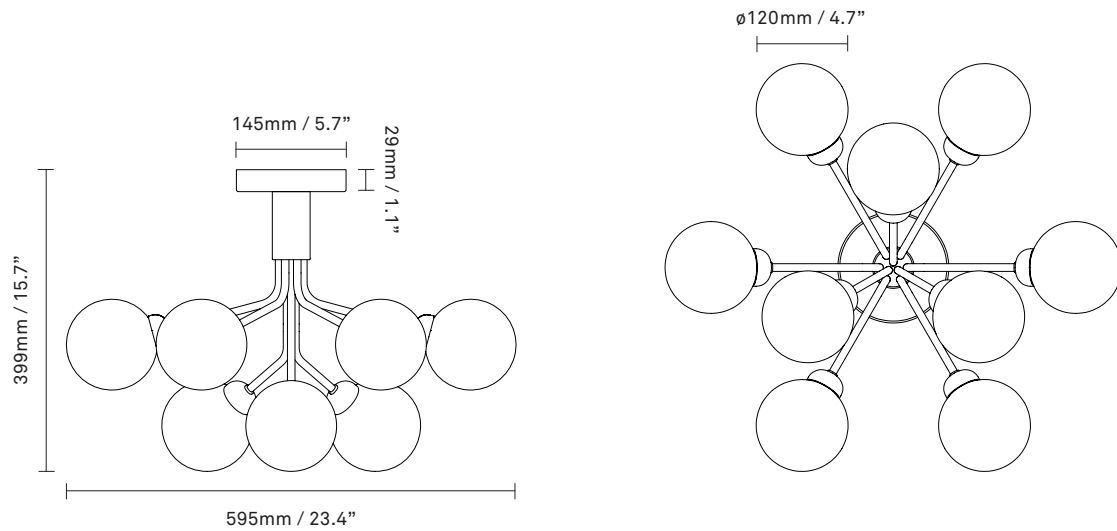

Apiales 9 Ceiling is a semi-flush mount chandelier from Nuura, and is inspired by wildflowers.

Explore the rest of the **Apiales collection** on our website, [here](#)

Product no.: EU - 2059005 / US - 3059005

Type: Ceiling light - indoor

Colour: Glass: optic gold / Metal: brushed brass

Materials: Anodized metal, mouth-blown glass

Dimensions: W: 595mm / 23.4in x H: 399mm / 15.7in
Ceiling plate: D145 mm / 5.7in
Glass: $\varnothing$ 120mm / 4.7in

Weight: Armature + glass: 3990 g

Packaging: Dimensions: L: 515mm x W: 515mm x H: 465mm
Weight: 2680g
Total weight incl. product: 6670g
Number of parcels: 1
Material: Brown cardboard.

Certifications: CE, ETL, IP20, Class I

For information about IP ratings, click [here](#)

Cleaning: Use a soft dry cloth to clean the product.
Do not use household cleaners.

Light source: Socket: G9
Max wattage: 5W LED
Voltage (V): 220-240V / 120V

See recommended light source [here](#)

Light source not included

Dimmable if installed with appropriate dimmable LED light source(s) suitable for your dimmer circuit.

Light source can be added to delivery on request or via our webshop [nuura.com](#).

Works with appropriate lighting control module. Module can be added to delivery on request.

Find our recommendations [here](#)