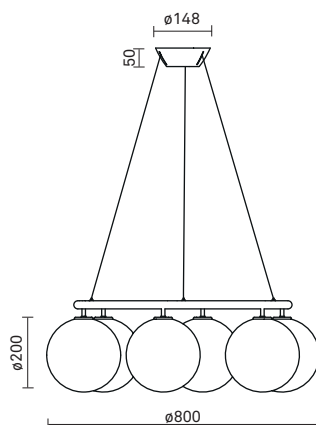

NUURA

MIIRA 6 CIRCULAR Rock Grey/Optic Clear

Design: Sofie Refer, 2020. EU-model.

Miira 6 Circular in mouth-blown Optic Clear glass and Rock Grey finish. Incl. Ceiling plate.

The significant details of Miira are the fine curves and thin neck that gives a graceful appearance. The Miira Collection features mouth-blown glass globes in both Opal White and Optic Clear. The Optic glass has slight variances due to the handmade process, which makes each piece unique.

Miira collection is designed with the chandelier as a centre and expands into a complete series of lights, manufactured in the highest quality.

Miira 6 Circular, comprising six mouth-blown glass domes, has a diameter of 80 cm, making it ideal to place above a dining table or sofa.

Miira collection

The Miira collection include the following products:

- **Miira 1:** Rock Grey/Brass - Opal White/Optic clear
- **Miira 3:** Rock Grey/Brass - Opal White/Optic clear
- **Miira 1 Large:** Rock Grey/Brass - Opal White/Optic Clear
- **Miira 3 Large:** Rock Grey/Brass - Opal White/Optic Clear
- **Miira 4:** Rock Grey/Brass - Opal White/Optic Clear
- **Miira 6:** Rock Grey/Brass - Opal White/Optic Clear
- **Miira 6 Large:** Rock Grey/Brass, Opal White/Optic Clear
- **Miira 6 Circular:** Dark Bronze/Brass/Rock Grey, Opal White/Optic Clear
- **Miira 8 Circular:** Dark Bronze/Brass/Rock Grey, Opal White/Optic Clear
- **Miira 13:** Rock Grey/Brass - Opal White/Optic Clear
- **Miira 13 Large:** Rock Grey/Brass, Opal White/Optic Clear
- **Miira Wall:** Rock Grey/Brass - Opal White/Optic Clear
- **Miira Table:** Rock Grey/Brass - Opal White/Optic Clear